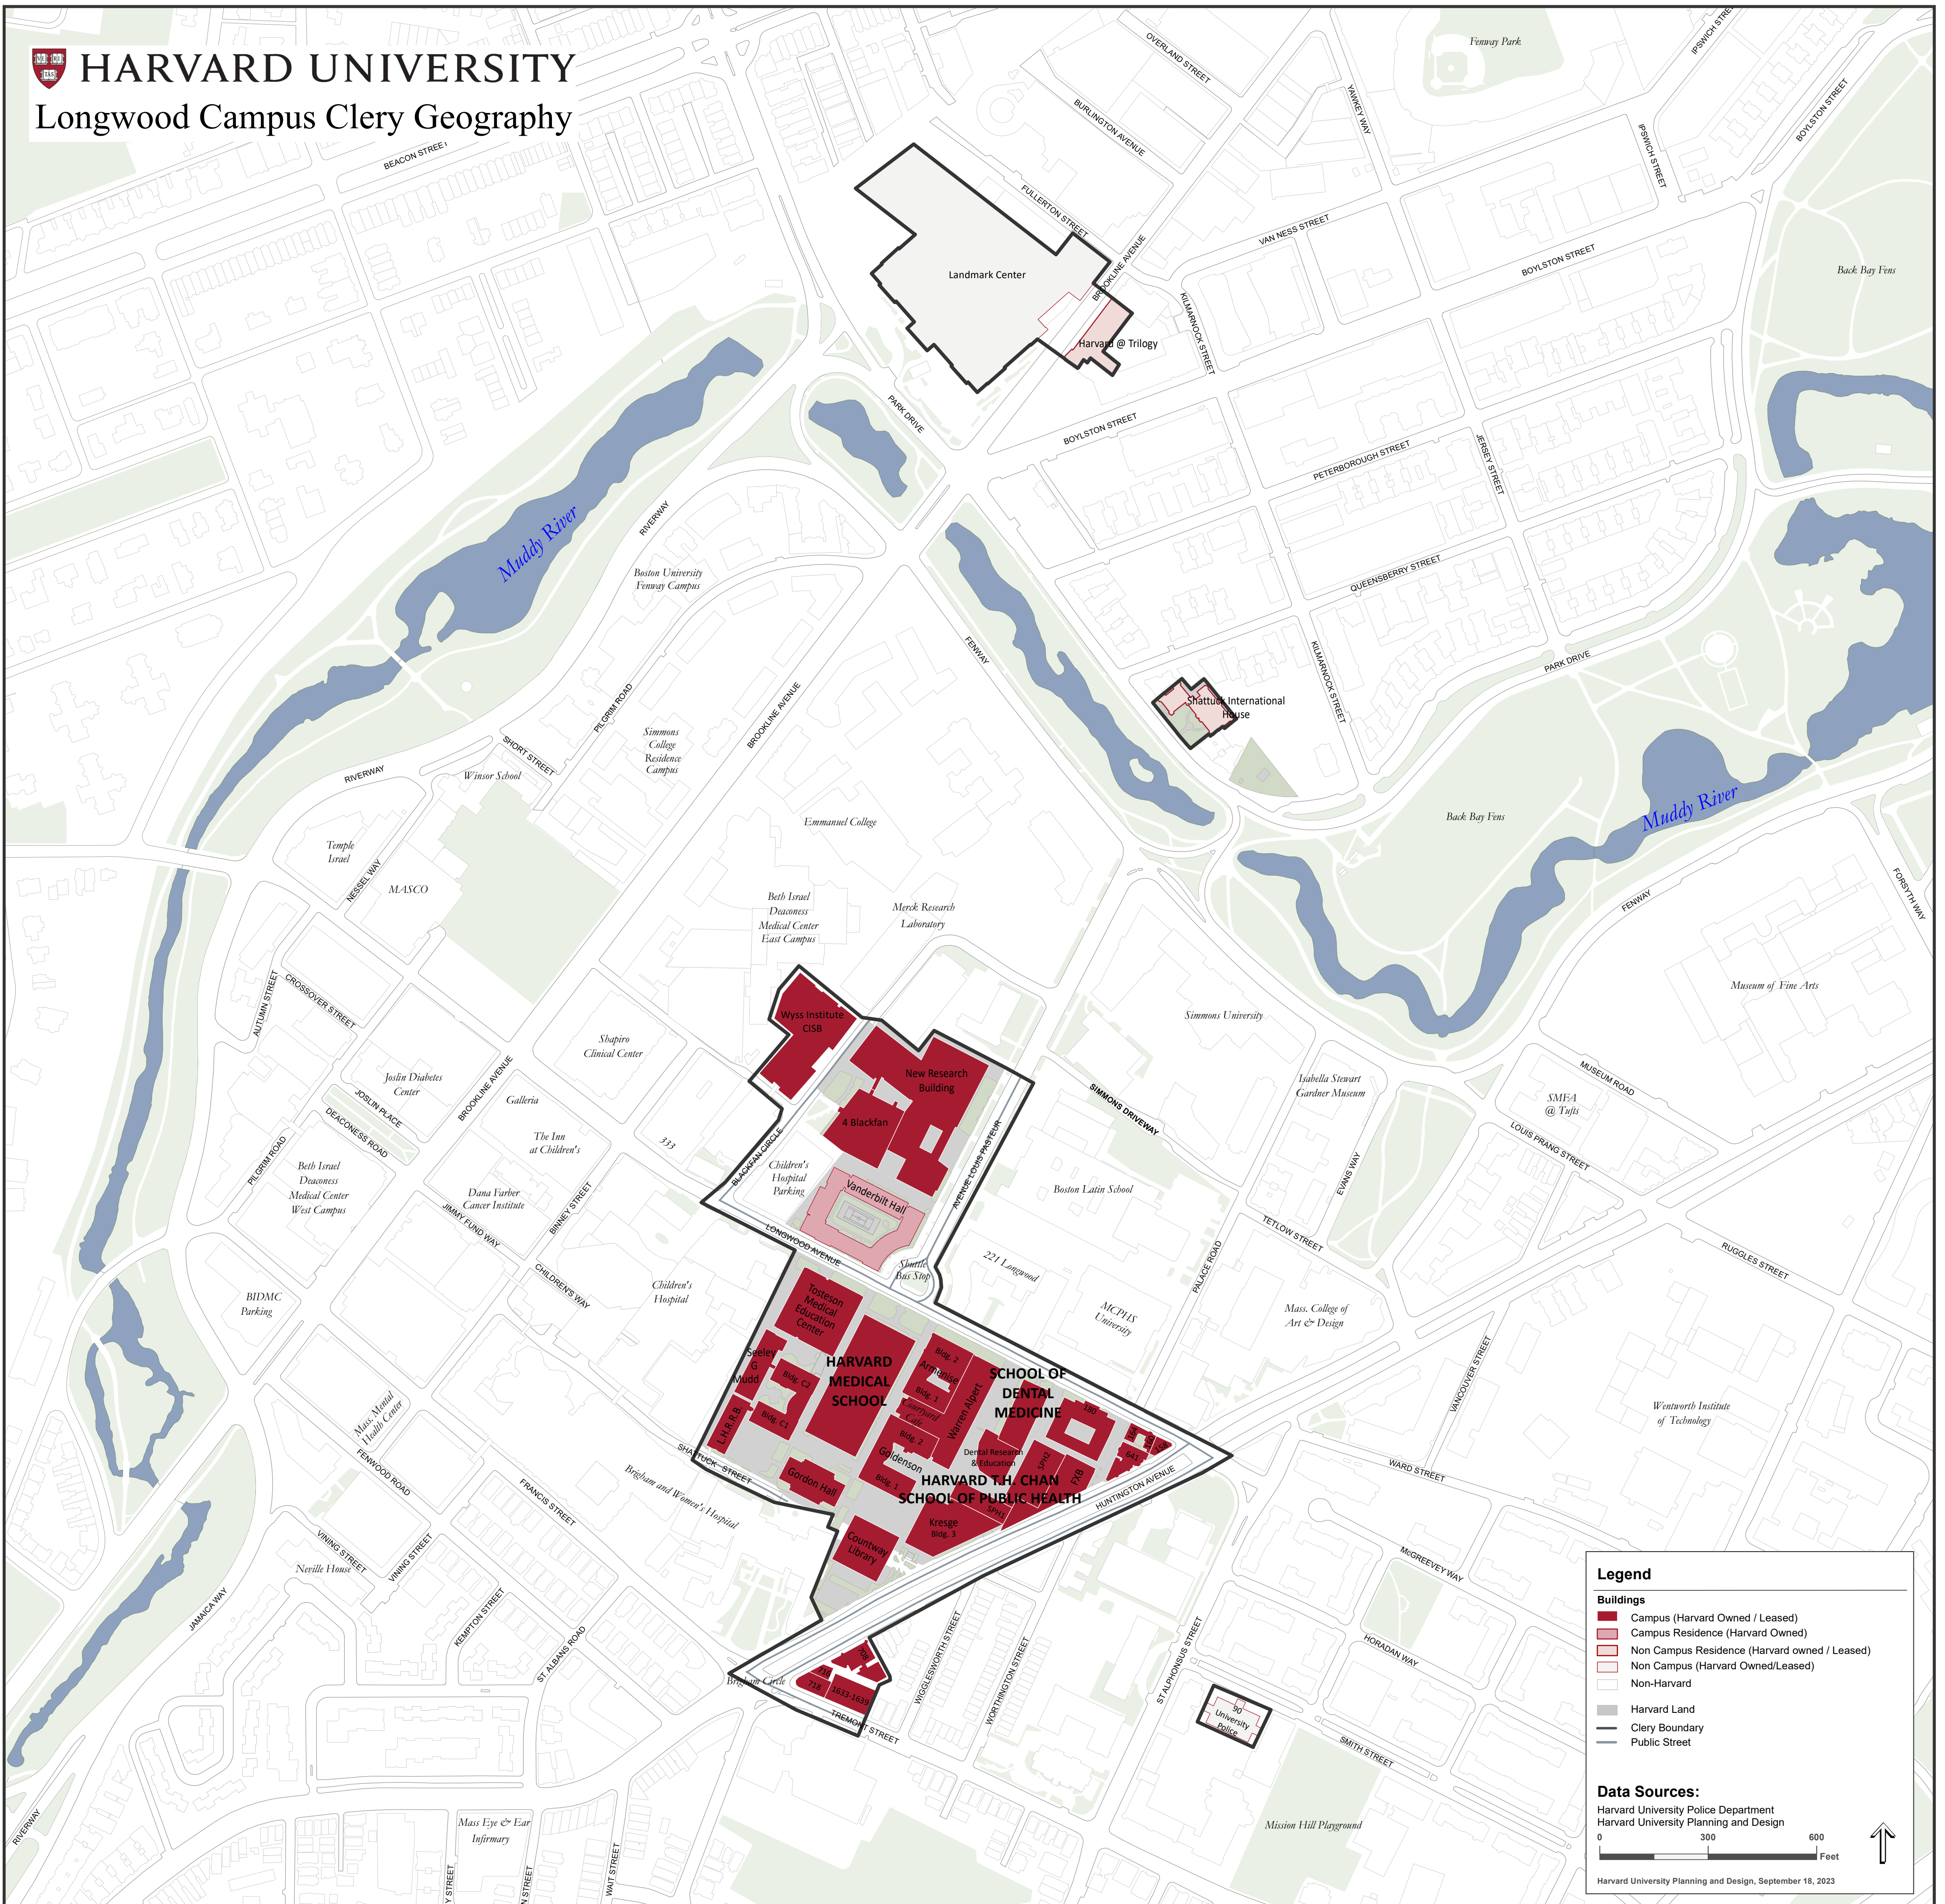

 **HARVARD UNIVERSITY**  
Longwood Campus Clery Geography

**Legend**

**Buildings**

- Campus (Harvard Owned / Leased)
- Campus Residence (Harvard Owned)
- Non Campus Residence (Harvard owned / Leased)
- Non Campus (Harvard Owned/Leased)
- Non-Harvard

**Other Symbols:**

- Harvard Land
- Clery Boundary
- Public Street

**Data Sources:**

- Harvard University Police Department
- Harvard University Planning and Design

0 300 600 Feet

Harvard University Planning and Design, September 18, 2023