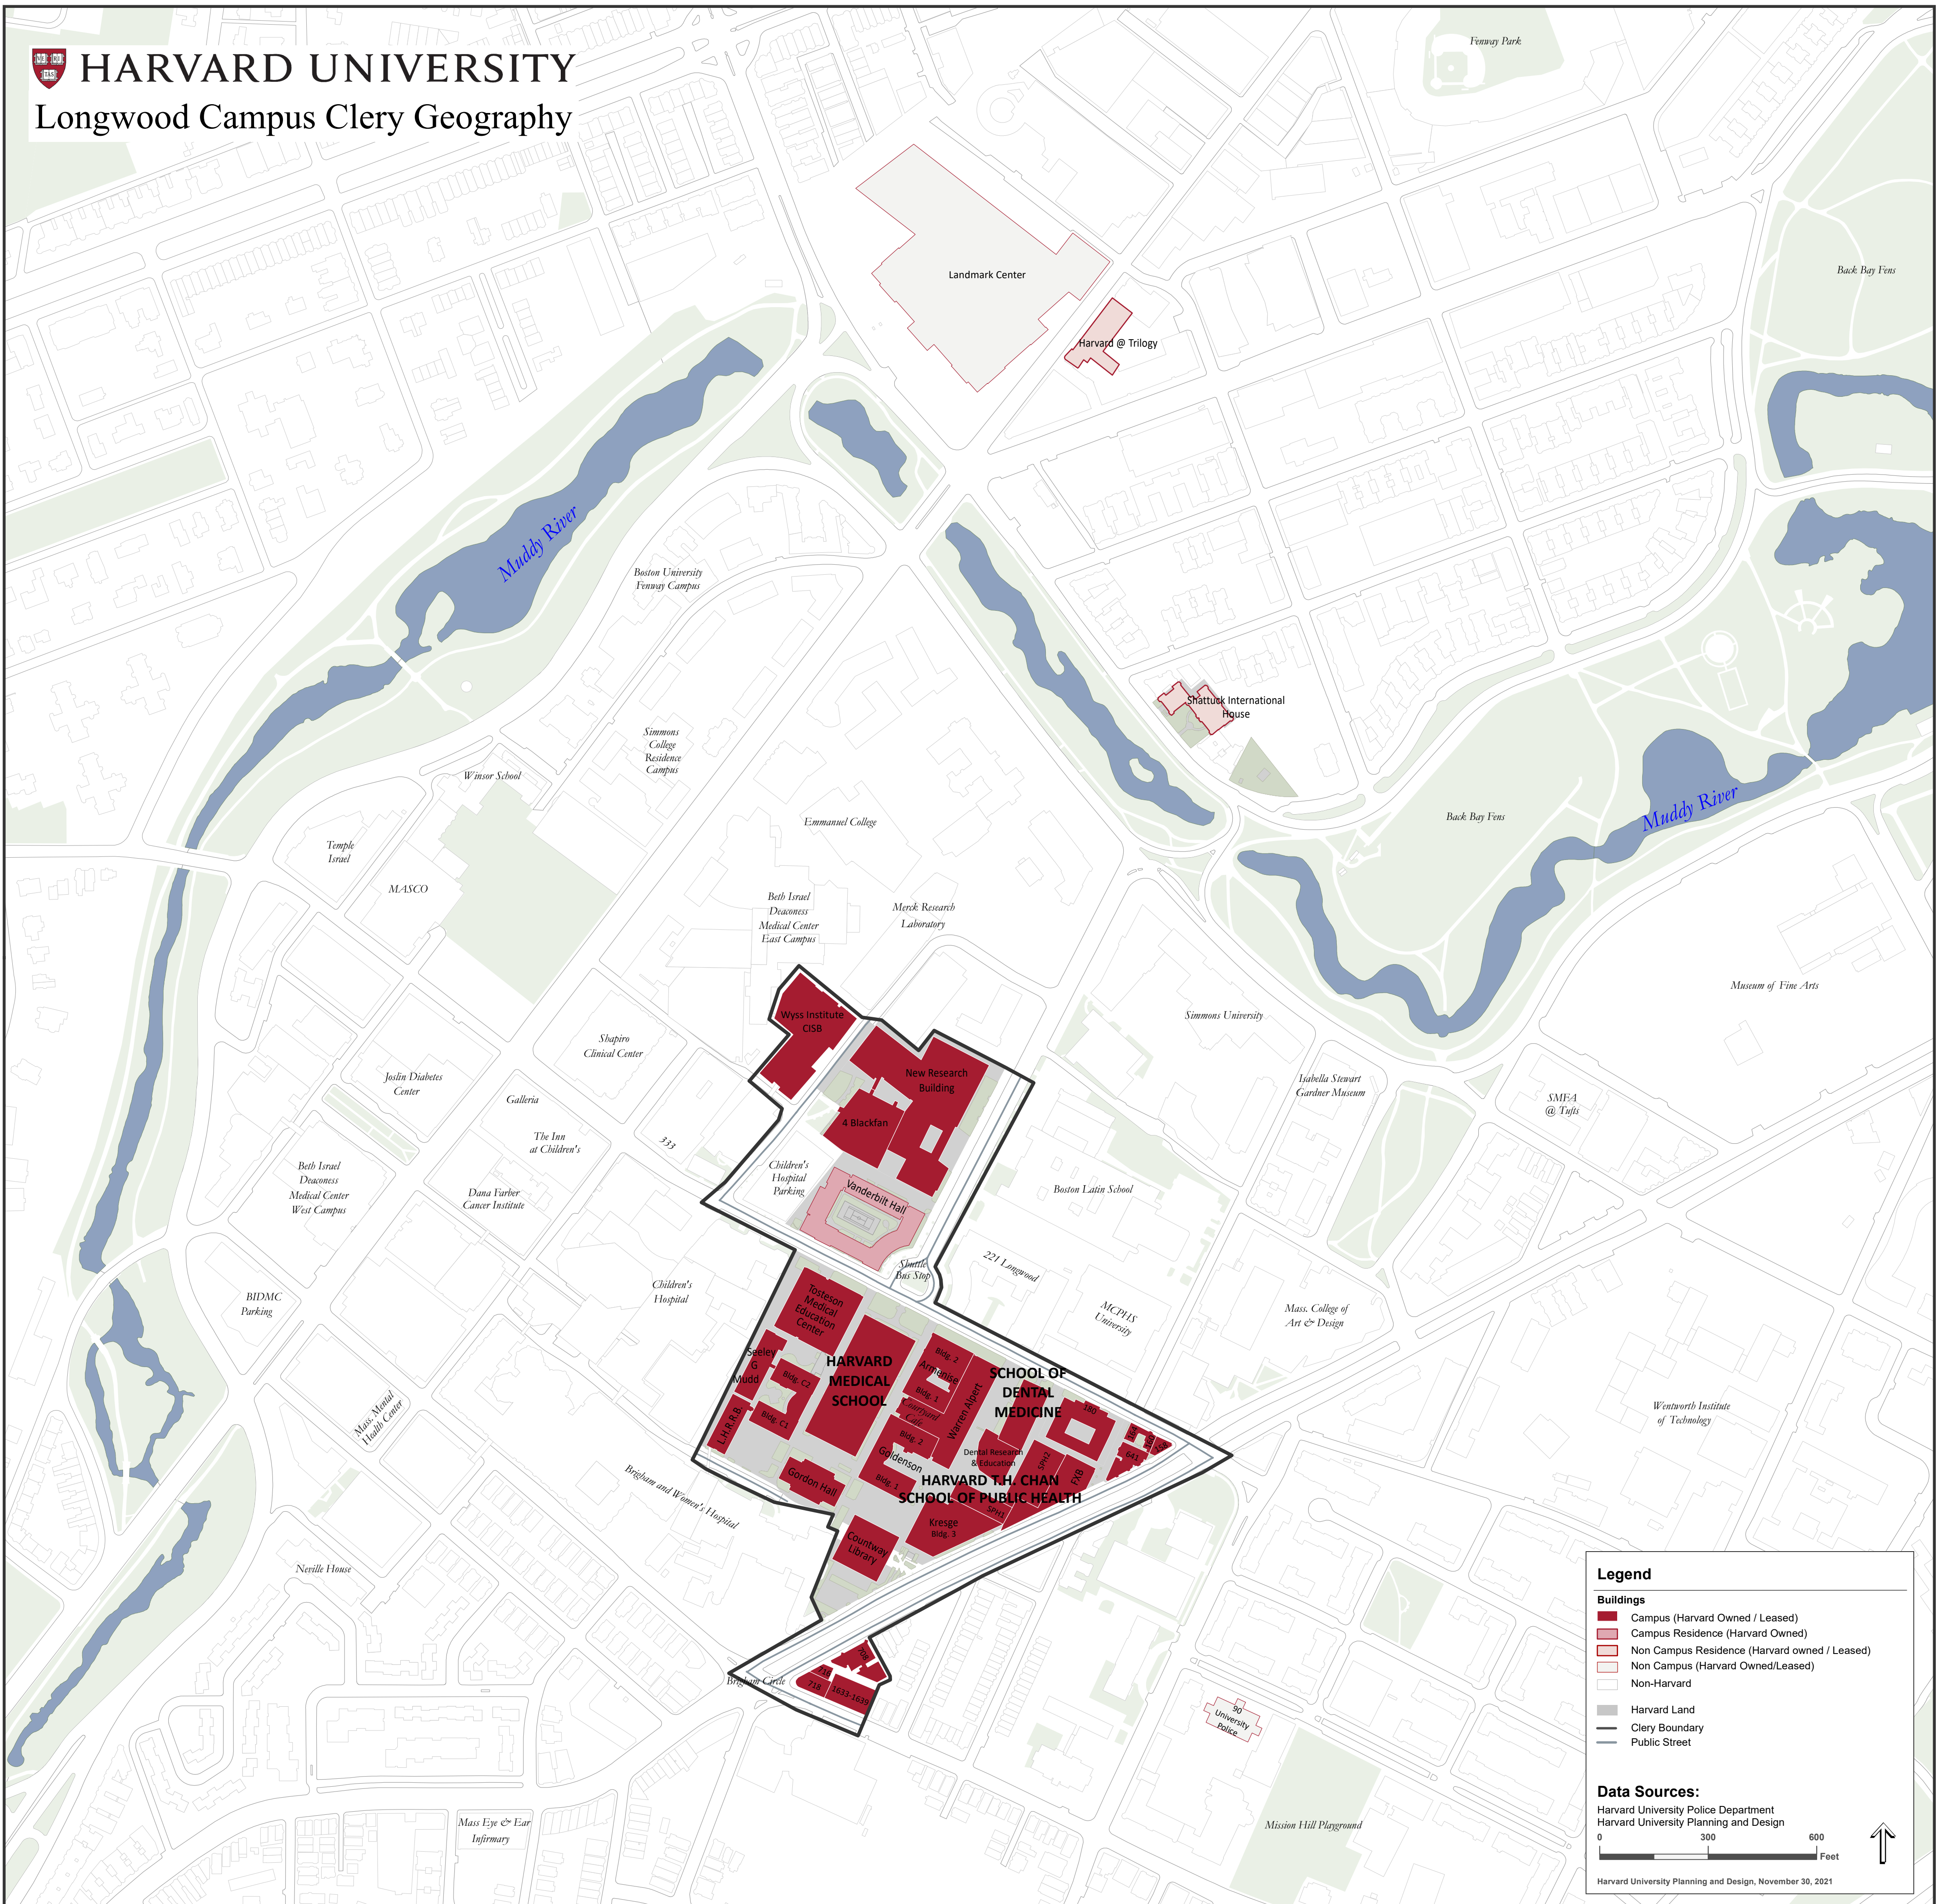

 **HARVARD UNIVERSITY**  
Longwood Campus Clery Geography

**Legend**

**Buildings**

- Campus (Harvard Owned / Leased)
- Campus Residence (Harvard Owned)
- Non Campus Residence (Harvard owned / Leased)
- Non Campus (Harvard Owned/Leased)
- Non-Harvard

**Other Features:**

- Harvard Land
- Clery Boundary
- Public Street

**Data Sources:**

- Harvard University Police Department
- Harvard University Planning and Design

0 300 600 Feet 

Harvard University Planning and Design, November 30, 2021