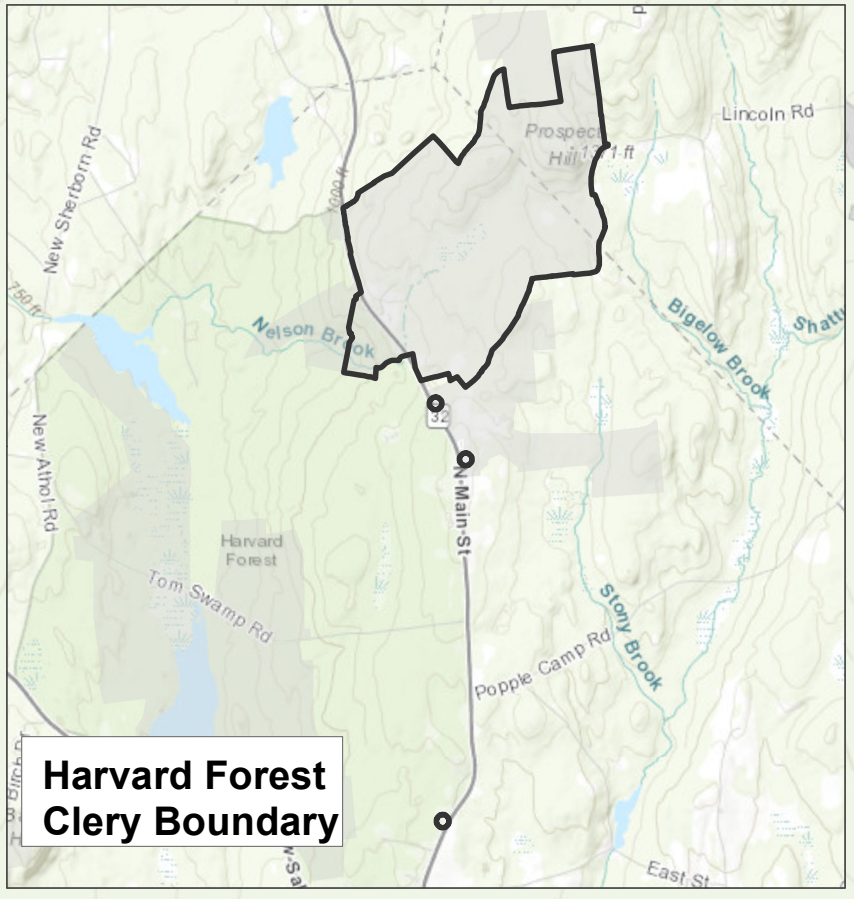

 **HARVARD UNIVERSITY**
Harvard Forest Campus Clery Geography

Legend

Buildings

- Campus (Harvard Owned / Leased)
- Campus Residence (Harvard Owned)
- Non-Clery
- Clery Boundary

Land

- Harvard Land

Data Sources:
Harvard University Police Department
Harvard Planning Office

0 300 600 Feet

Harvard Planning Office May 2021