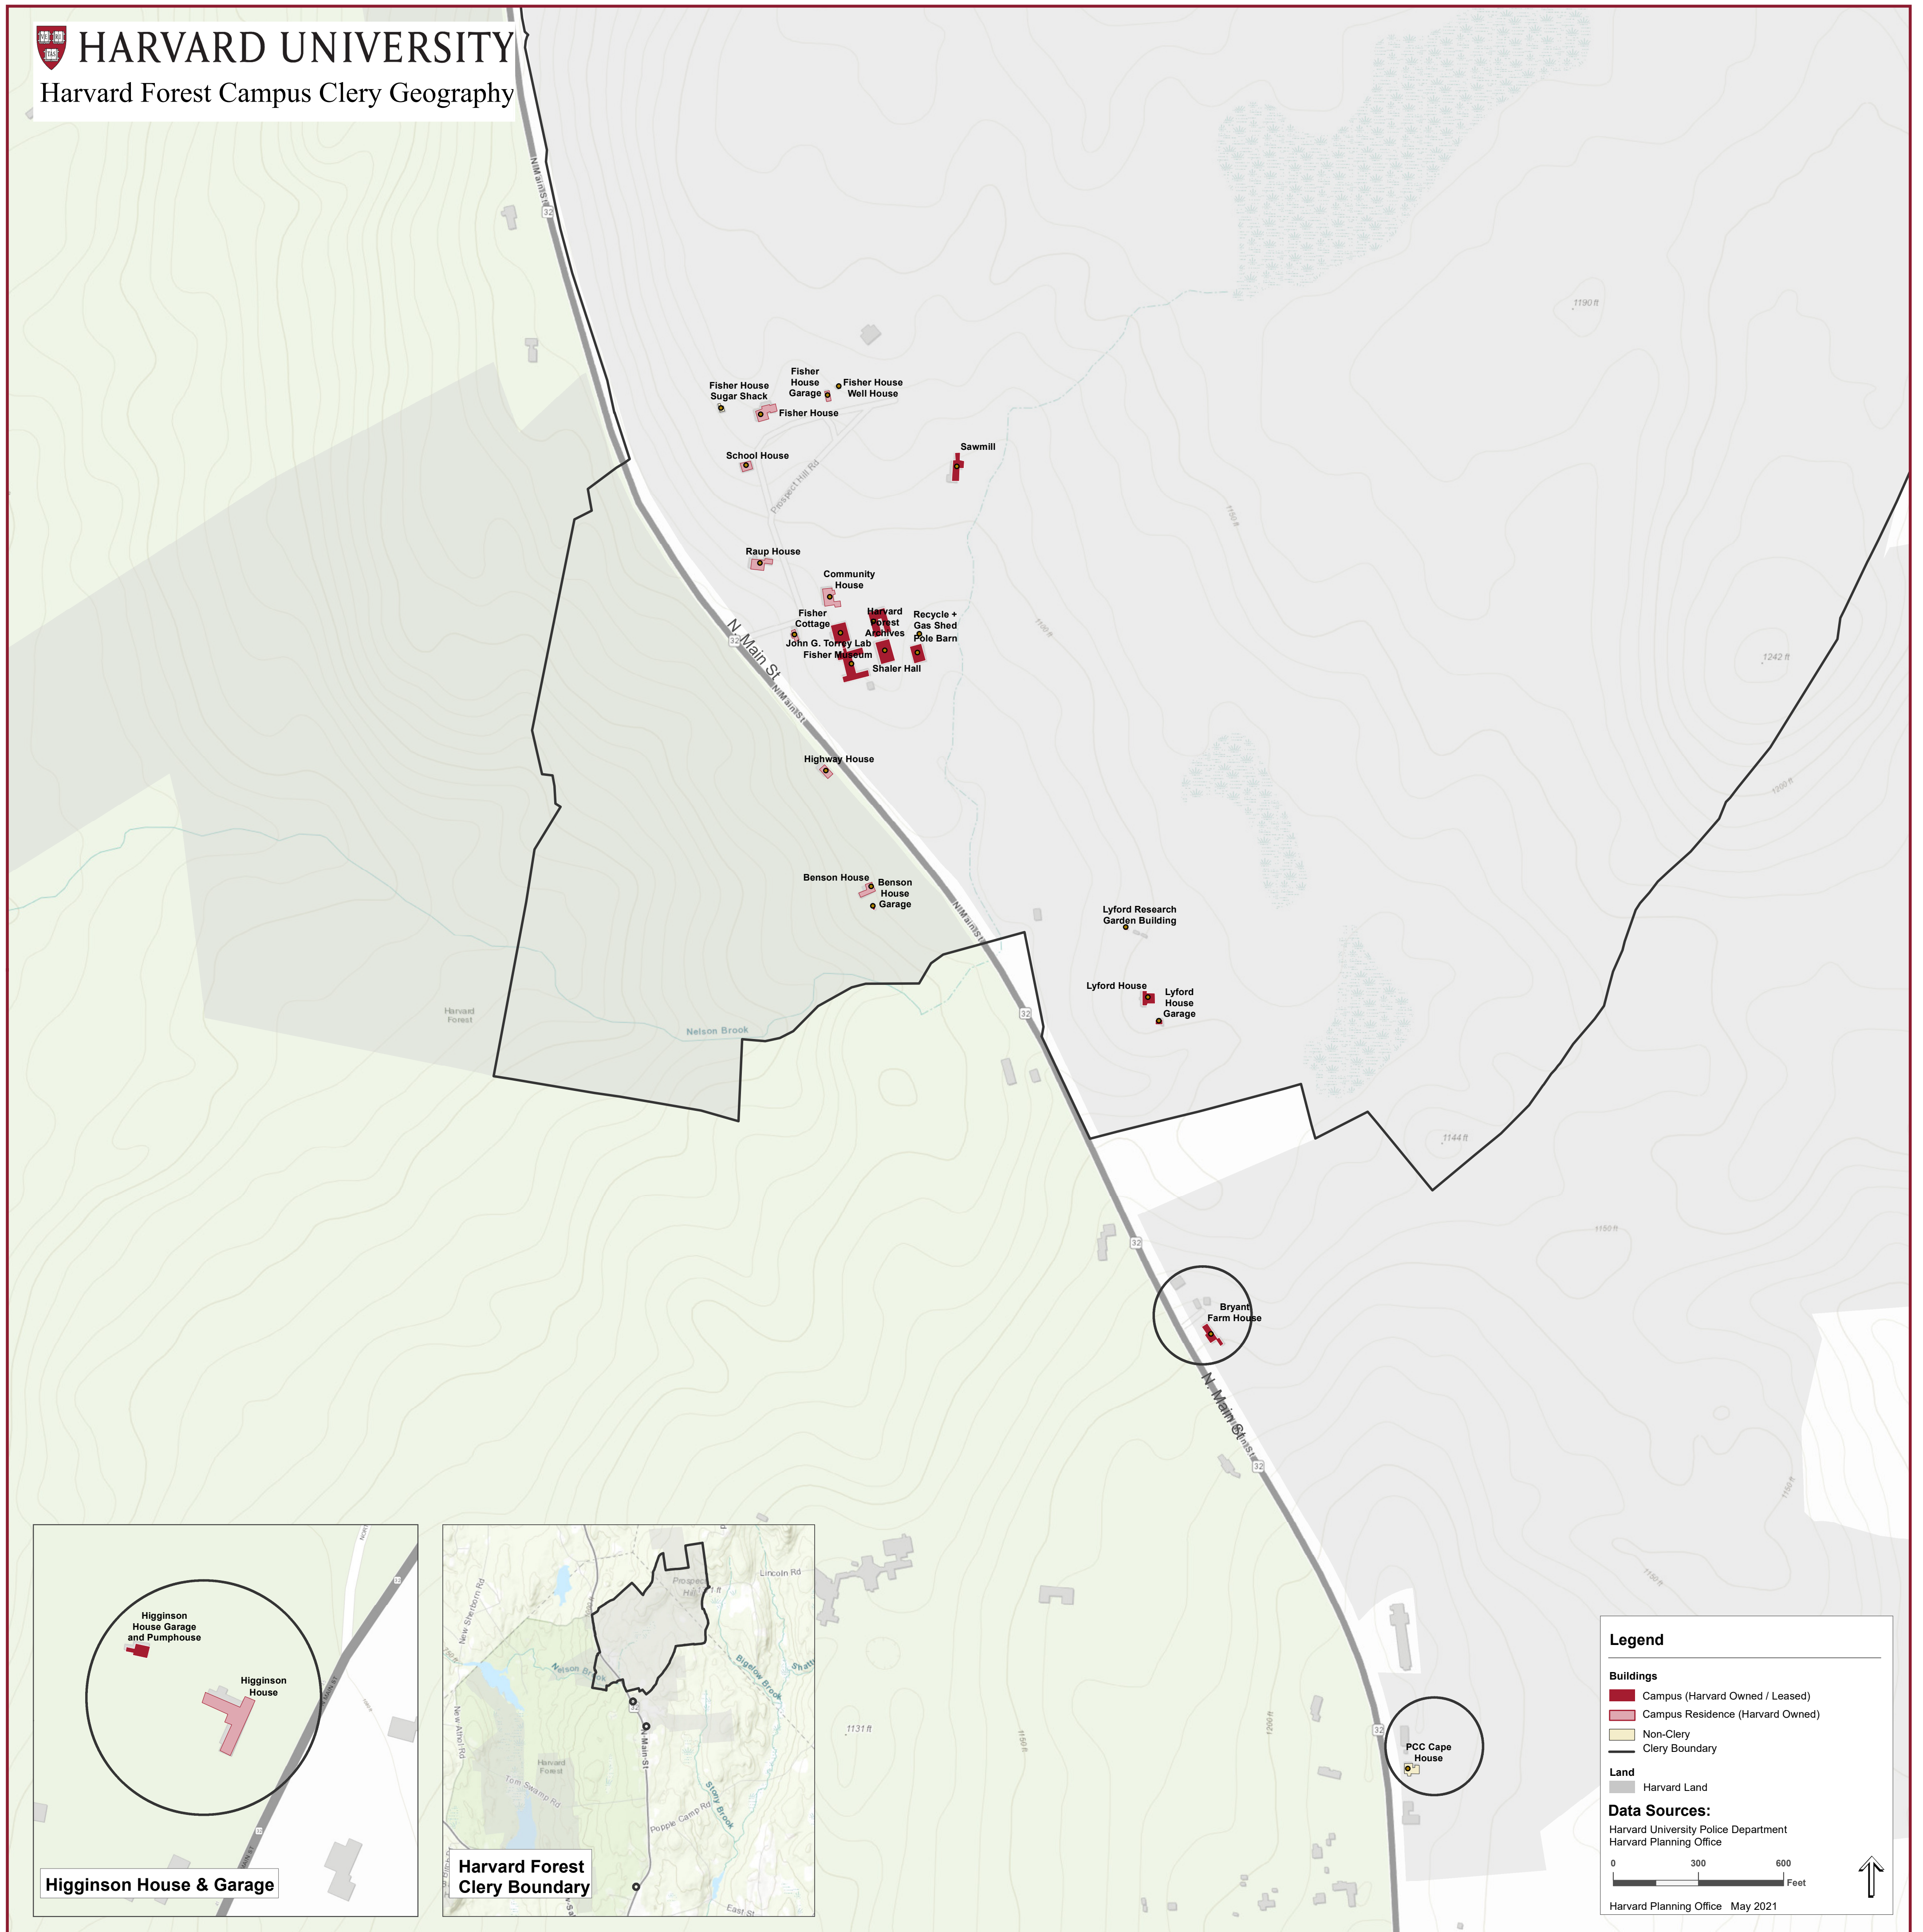

 **HARVARD UNIVERSITY**
Harvard Forest Campus Clery Geography

Legend

Buildings

- Campus (Harvard Owned / Leased)
- Campus Residence (Harvard Owned)
- Non-Clery
- Clery Boundary

Land

- Harvard Land

Data Sources:
Harvard University Police Department
Harvard Planning Office

0 300 600 Feet

Harvard Planning Office May 2021