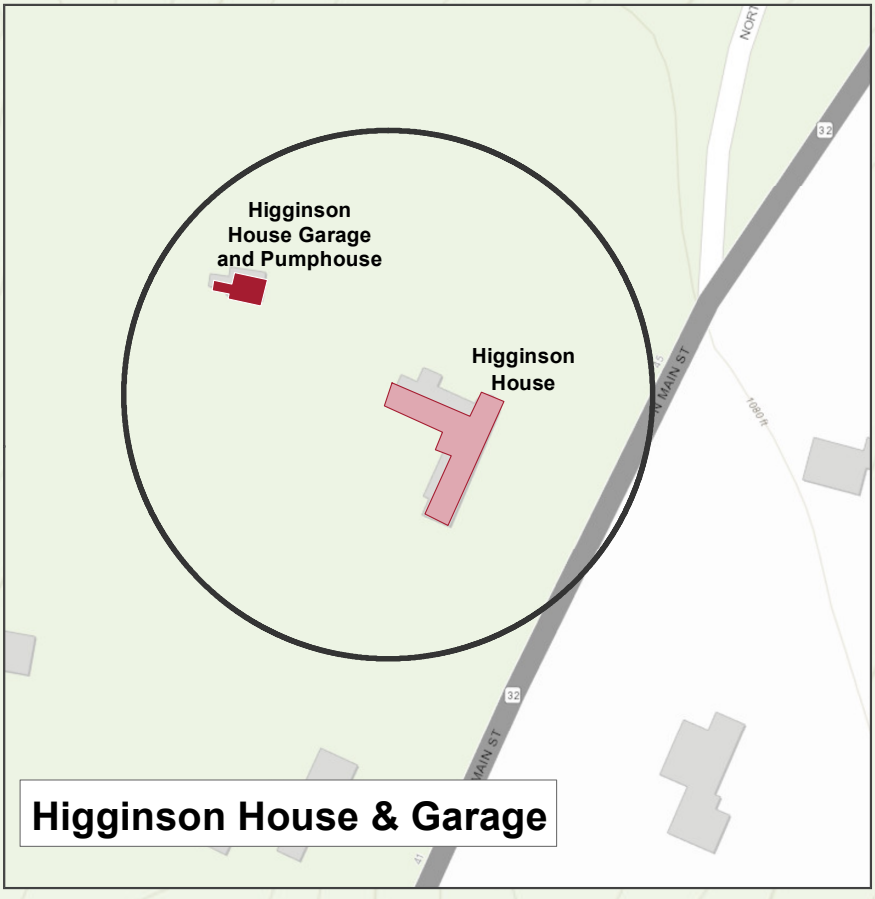

 **HARVARD UNIVERSITY**
Harvard Forest Campus Clery Geography

Legend

Buildings

- Campus (Harvard Owned / Leased)
- Campus Residence (Harvard Owned)
- Non-Clery
- Clery Boundary

Land

- Harvard Land

Data Sources:
Harvard University Police Department
Harvard Planning Office

0 300 600 Feet

Harvard Planning Office May 2021