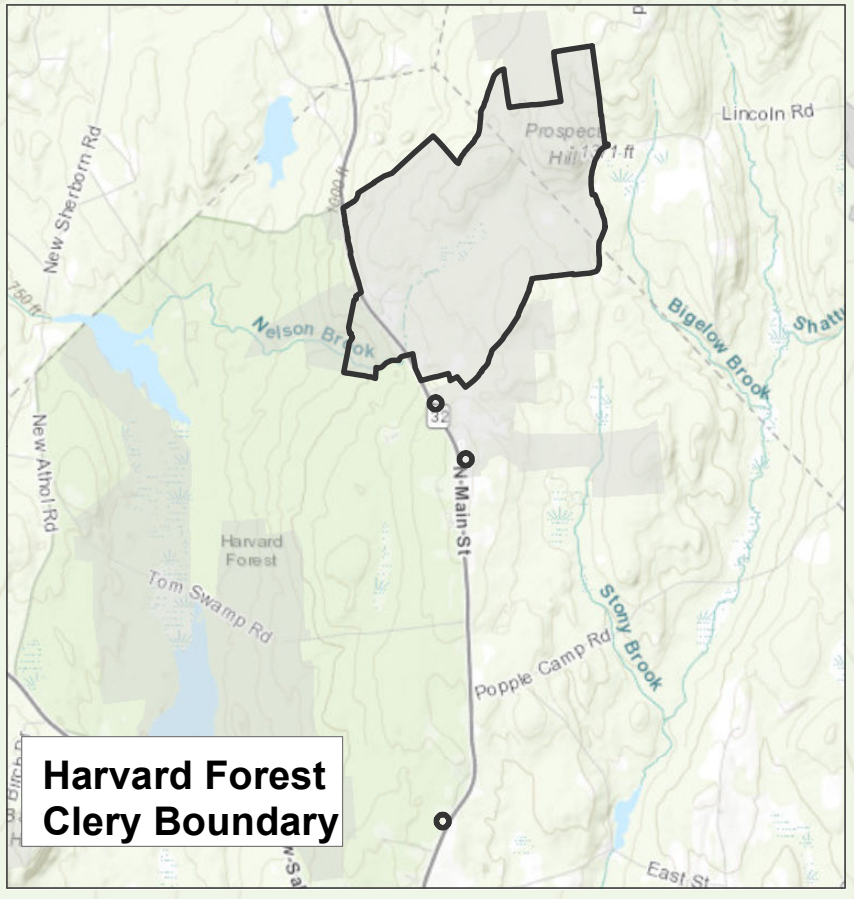

 **HARVARD UNIVERSITY**  
Harvard Forest Campus Clery Geography

**Legend**

**Buildings**

- Campus (Harvard Owned / Leased)
- Campus Residence (Harvard Owned)
- Non-Clery
- Clery Boundary

**Land**

- Harvard Land

**Data Sources:**  
Harvard University Police Department  
Harvard Planning Office

0 300 600 Feet

Harvard Planning Office May 2021