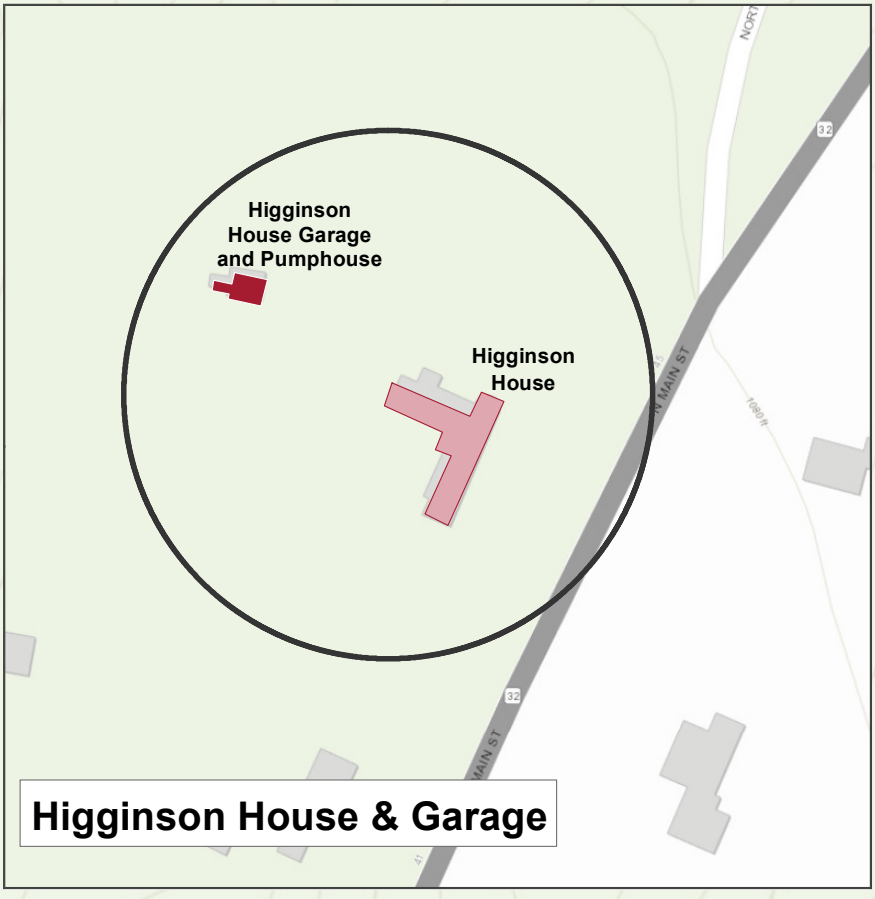

 **HARVARD UNIVERSITY**  
Harvard Forest Campus Clery Geography

**Legend**

**Buildings**

- Campus (Harvard Owned / Leased)
- Campus Residence (Harvard Owned)
- Non-Clery
- Clery Boundary

**Land**

- Harvard Land

**Data Sources:**  
Harvard University Police Department  
Harvard Planning Office

0 300 600 Feet

Harvard Planning Office May 2021