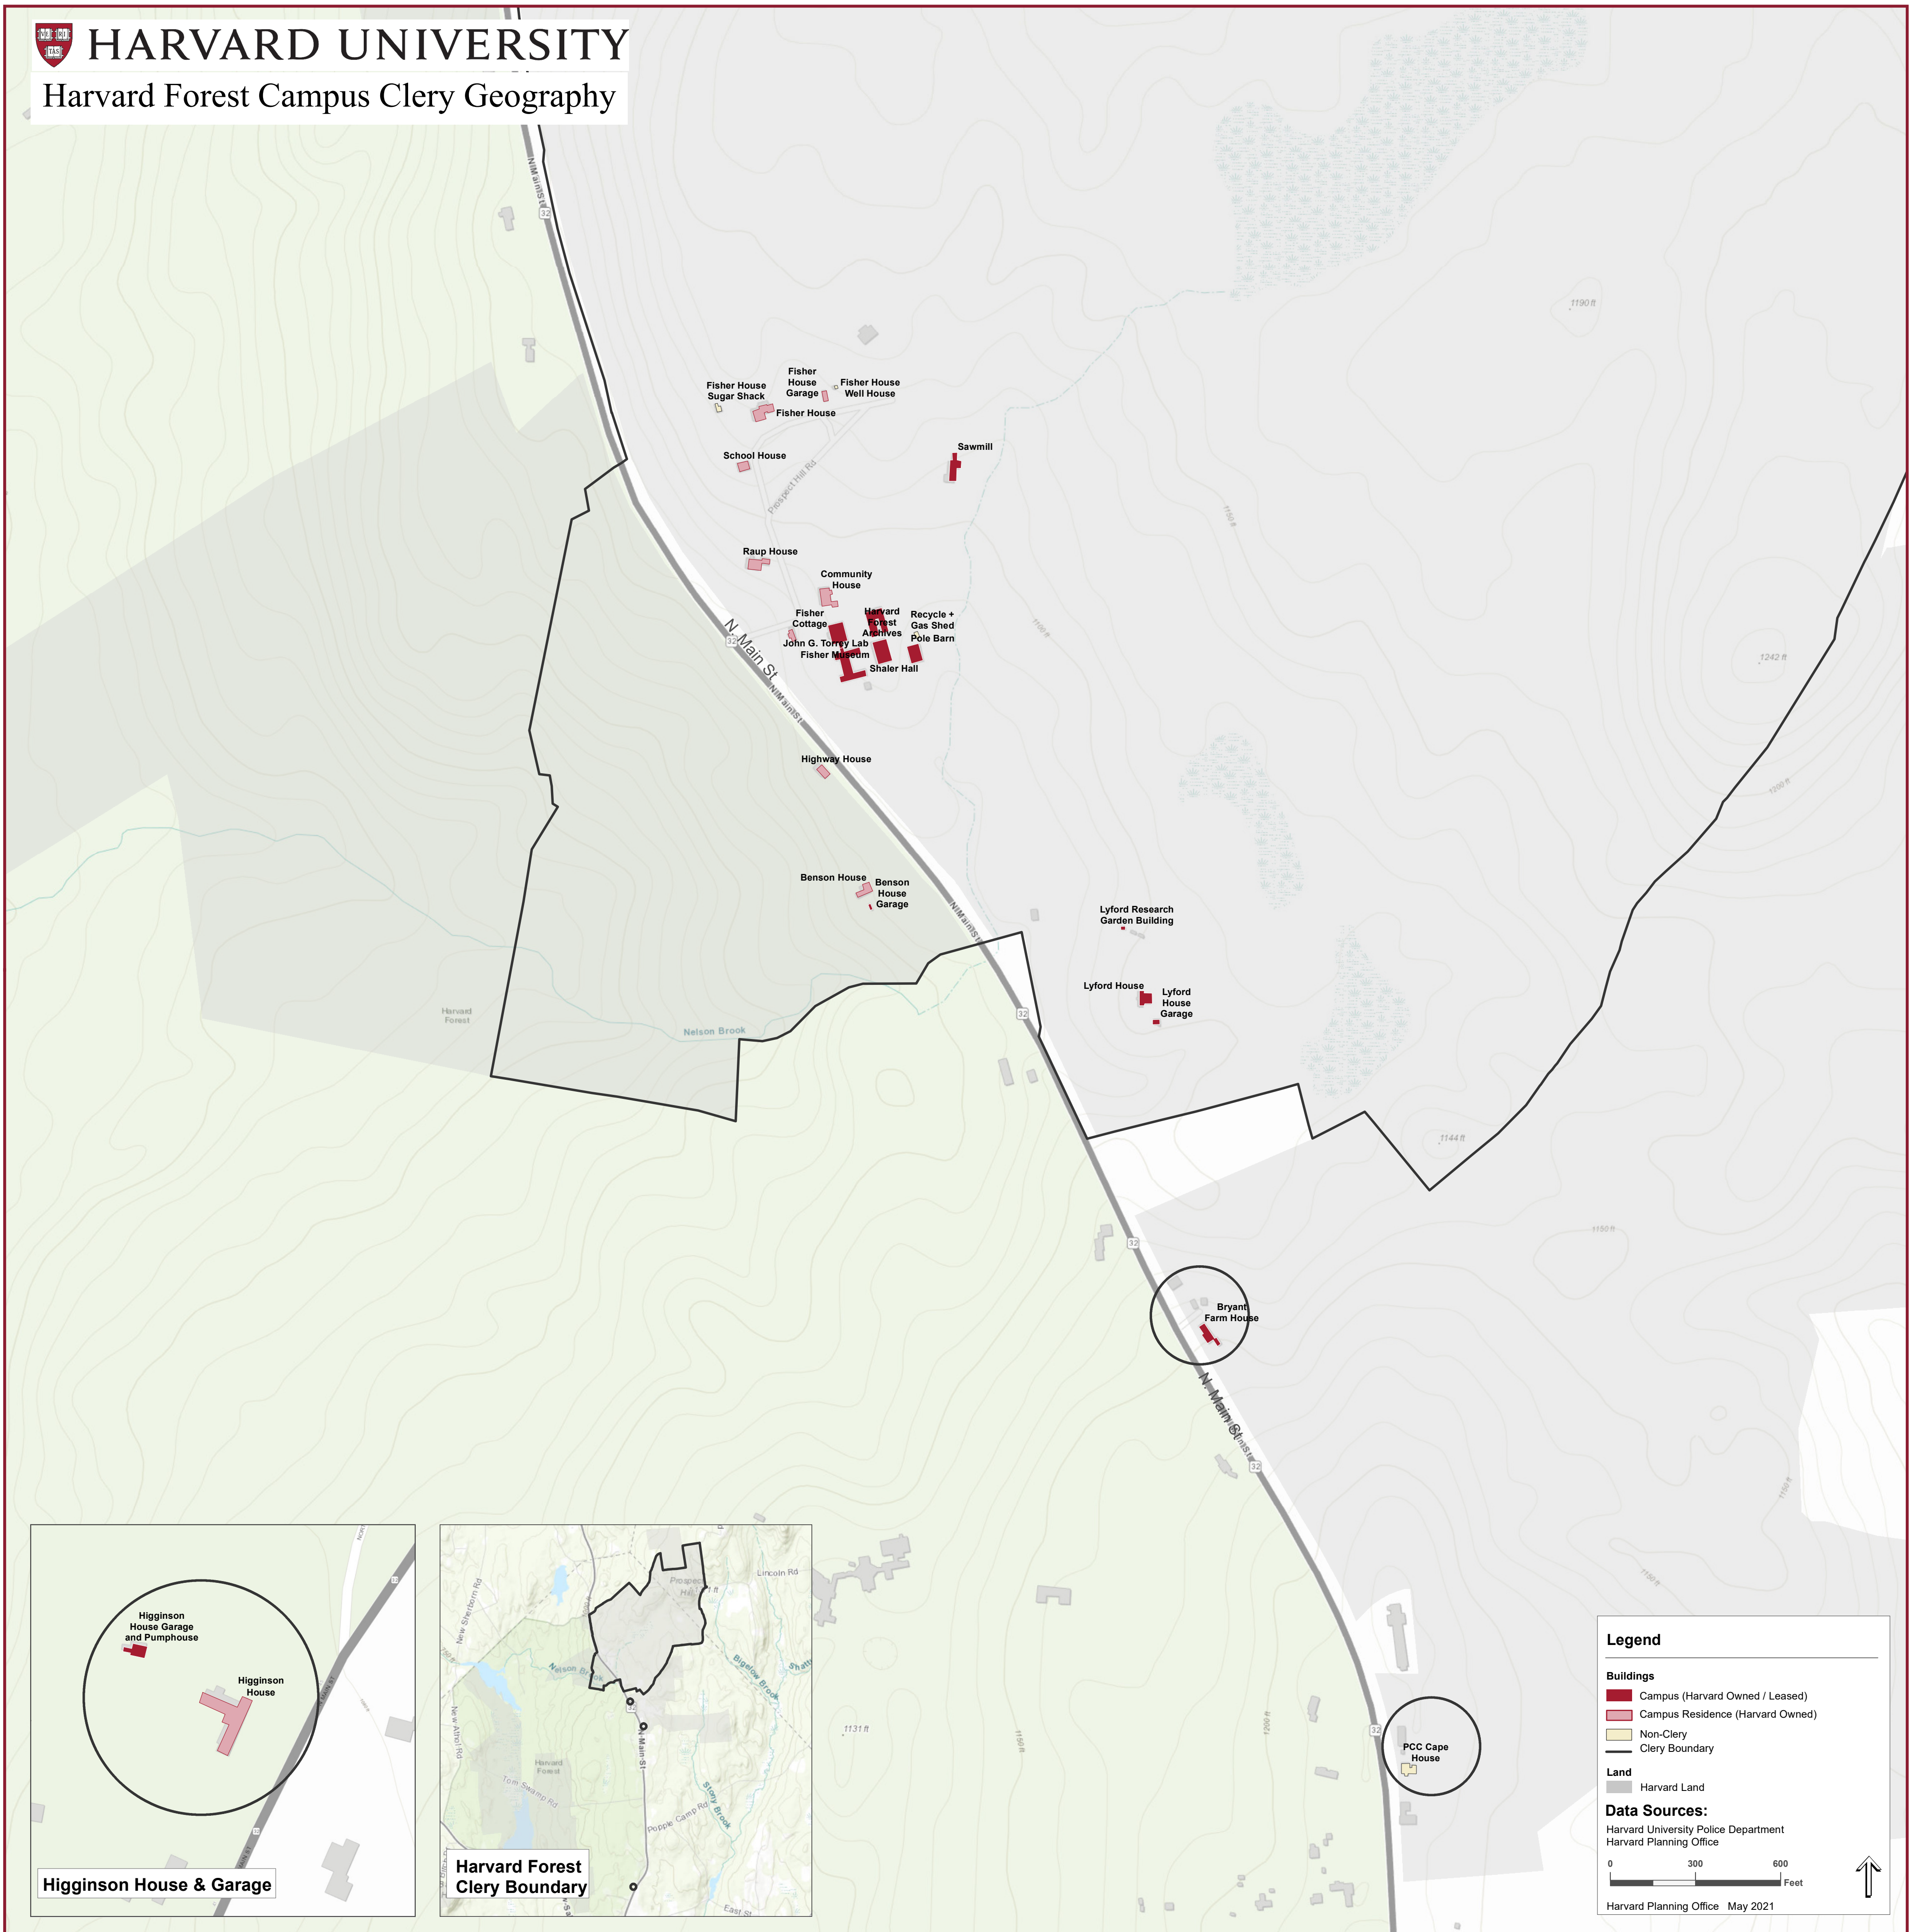

 **HARVARD UNIVERSITY**  
Harvard Forest Campus Clery Geography

**Legend**

**Buildings**

- Campus (Harvard Owned / Leased)
- Campus Residence (Harvard Owned)
- Non-Clery
- Clery Boundary

**Land**

- Harvard Land

**Data Sources:**  
Harvard University Police Department  
Harvard Planning Office

0 300 600 Feet

Harvard Planning Office May 2021