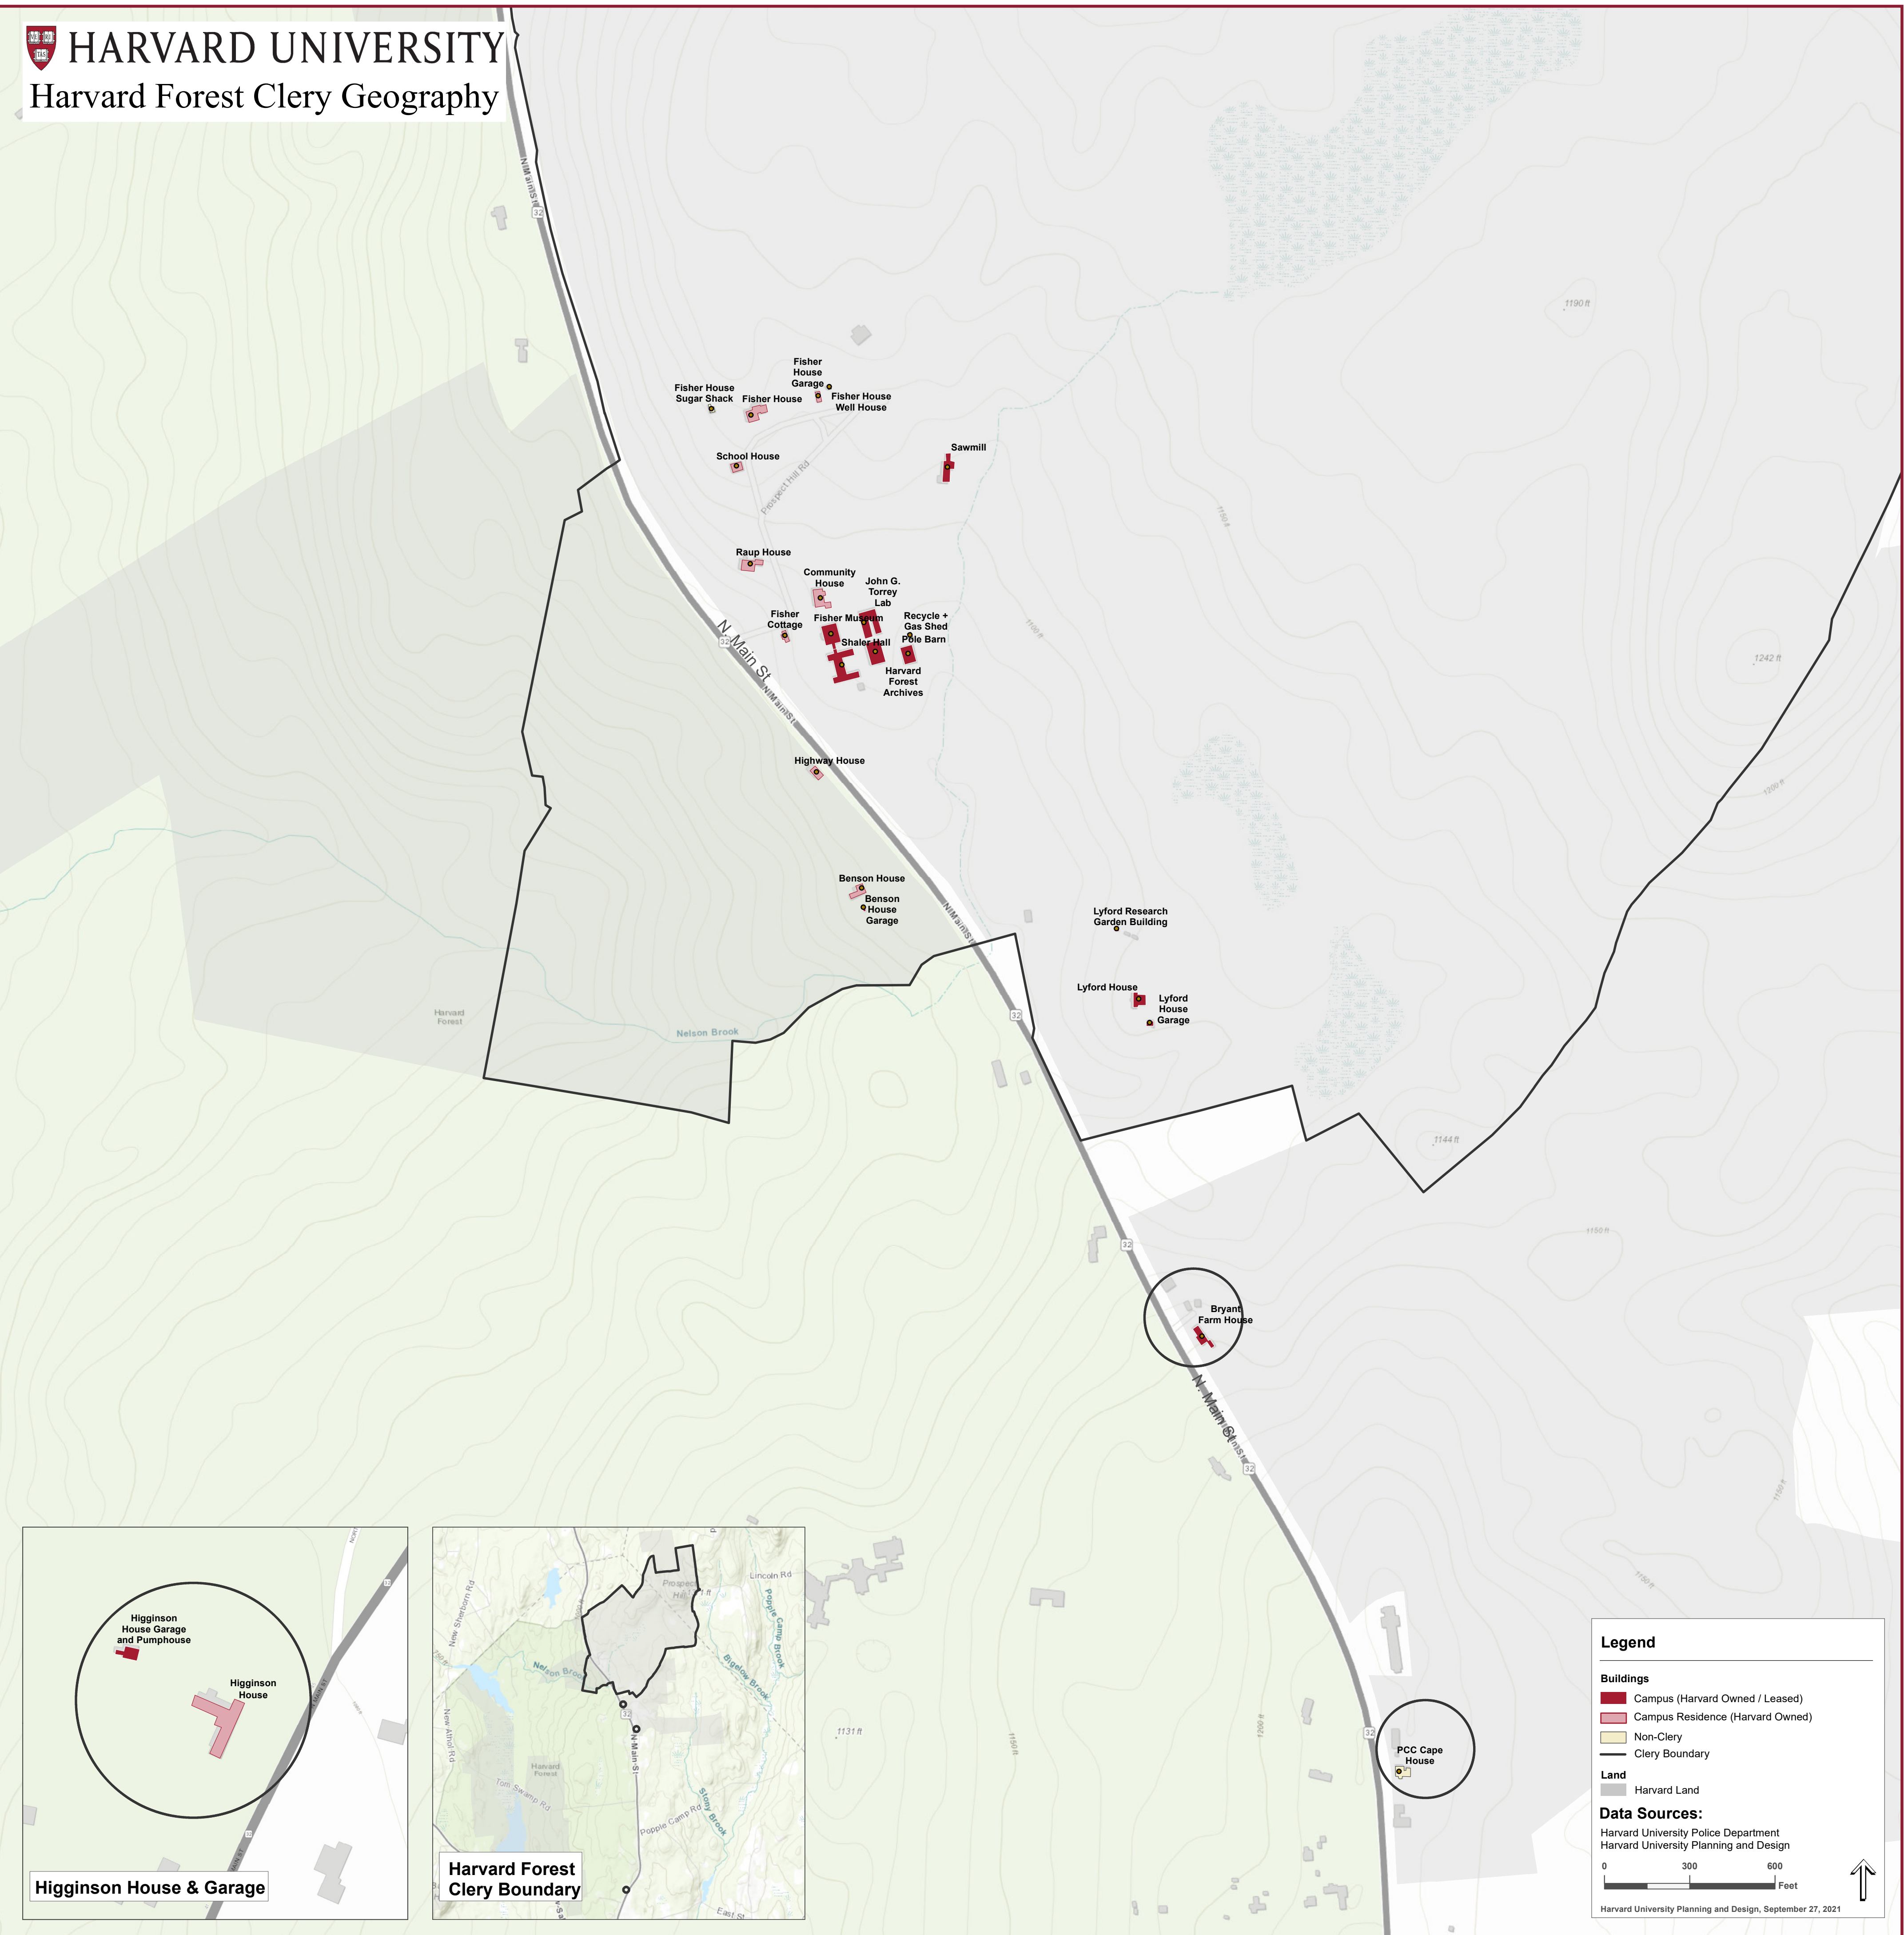

 **HARVARD UNIVERSITY**
Harvard Forest Clery Geography

Legend

Buildings

- Campus (Harvard Owned / Leased)
- Campus Residence (Harvard Owned)
- Non-Clery
- Clery Boundary

Land

- Harvard Land

Data Sources:
Harvard University Police Department
Harvard University Planning and Design

0 300 600 Feet

Harvard University Planning and Design, September 27, 2021