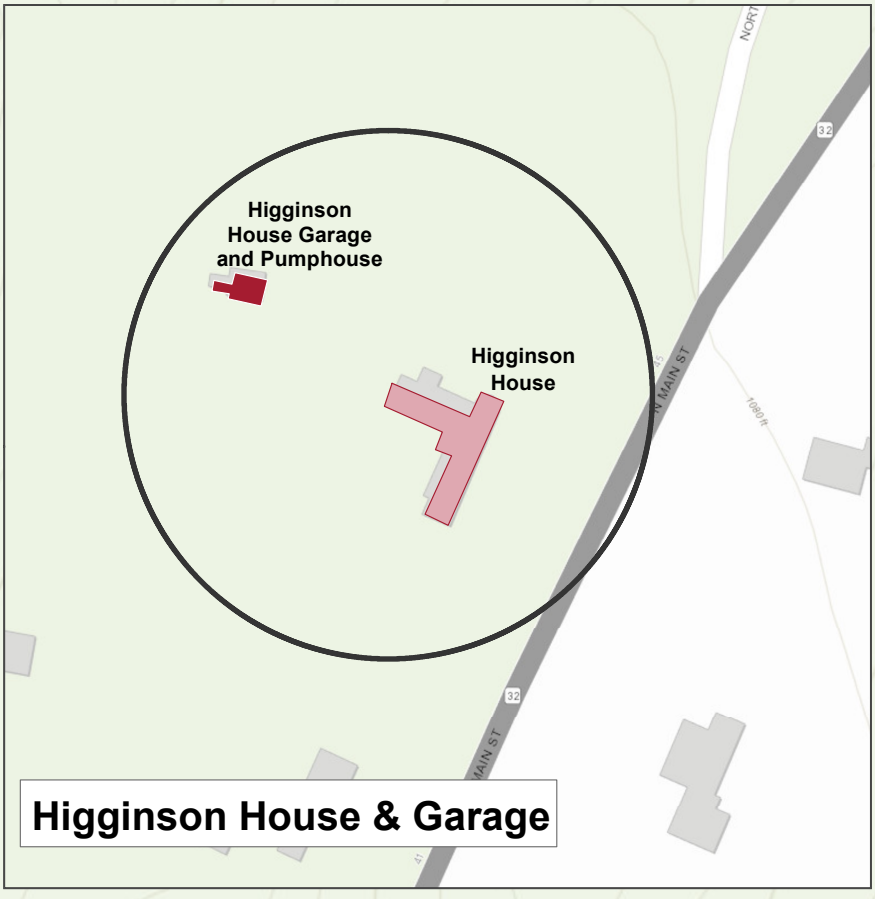

 **HARVARD UNIVERSITY**
Harvard Forest Clery Geography

Legend

Buildings

- Campus (Harvard Owned / Leased)
- Campus Residence (Harvard Owned)
- Non-Clery
- Clery Boundary

Land

- Harvard Land

Data Sources:
Harvard University Police Department
Harvard University Planning and Design

0 300 600 Feet

Harvard University Planning and Design, September 27, 2021