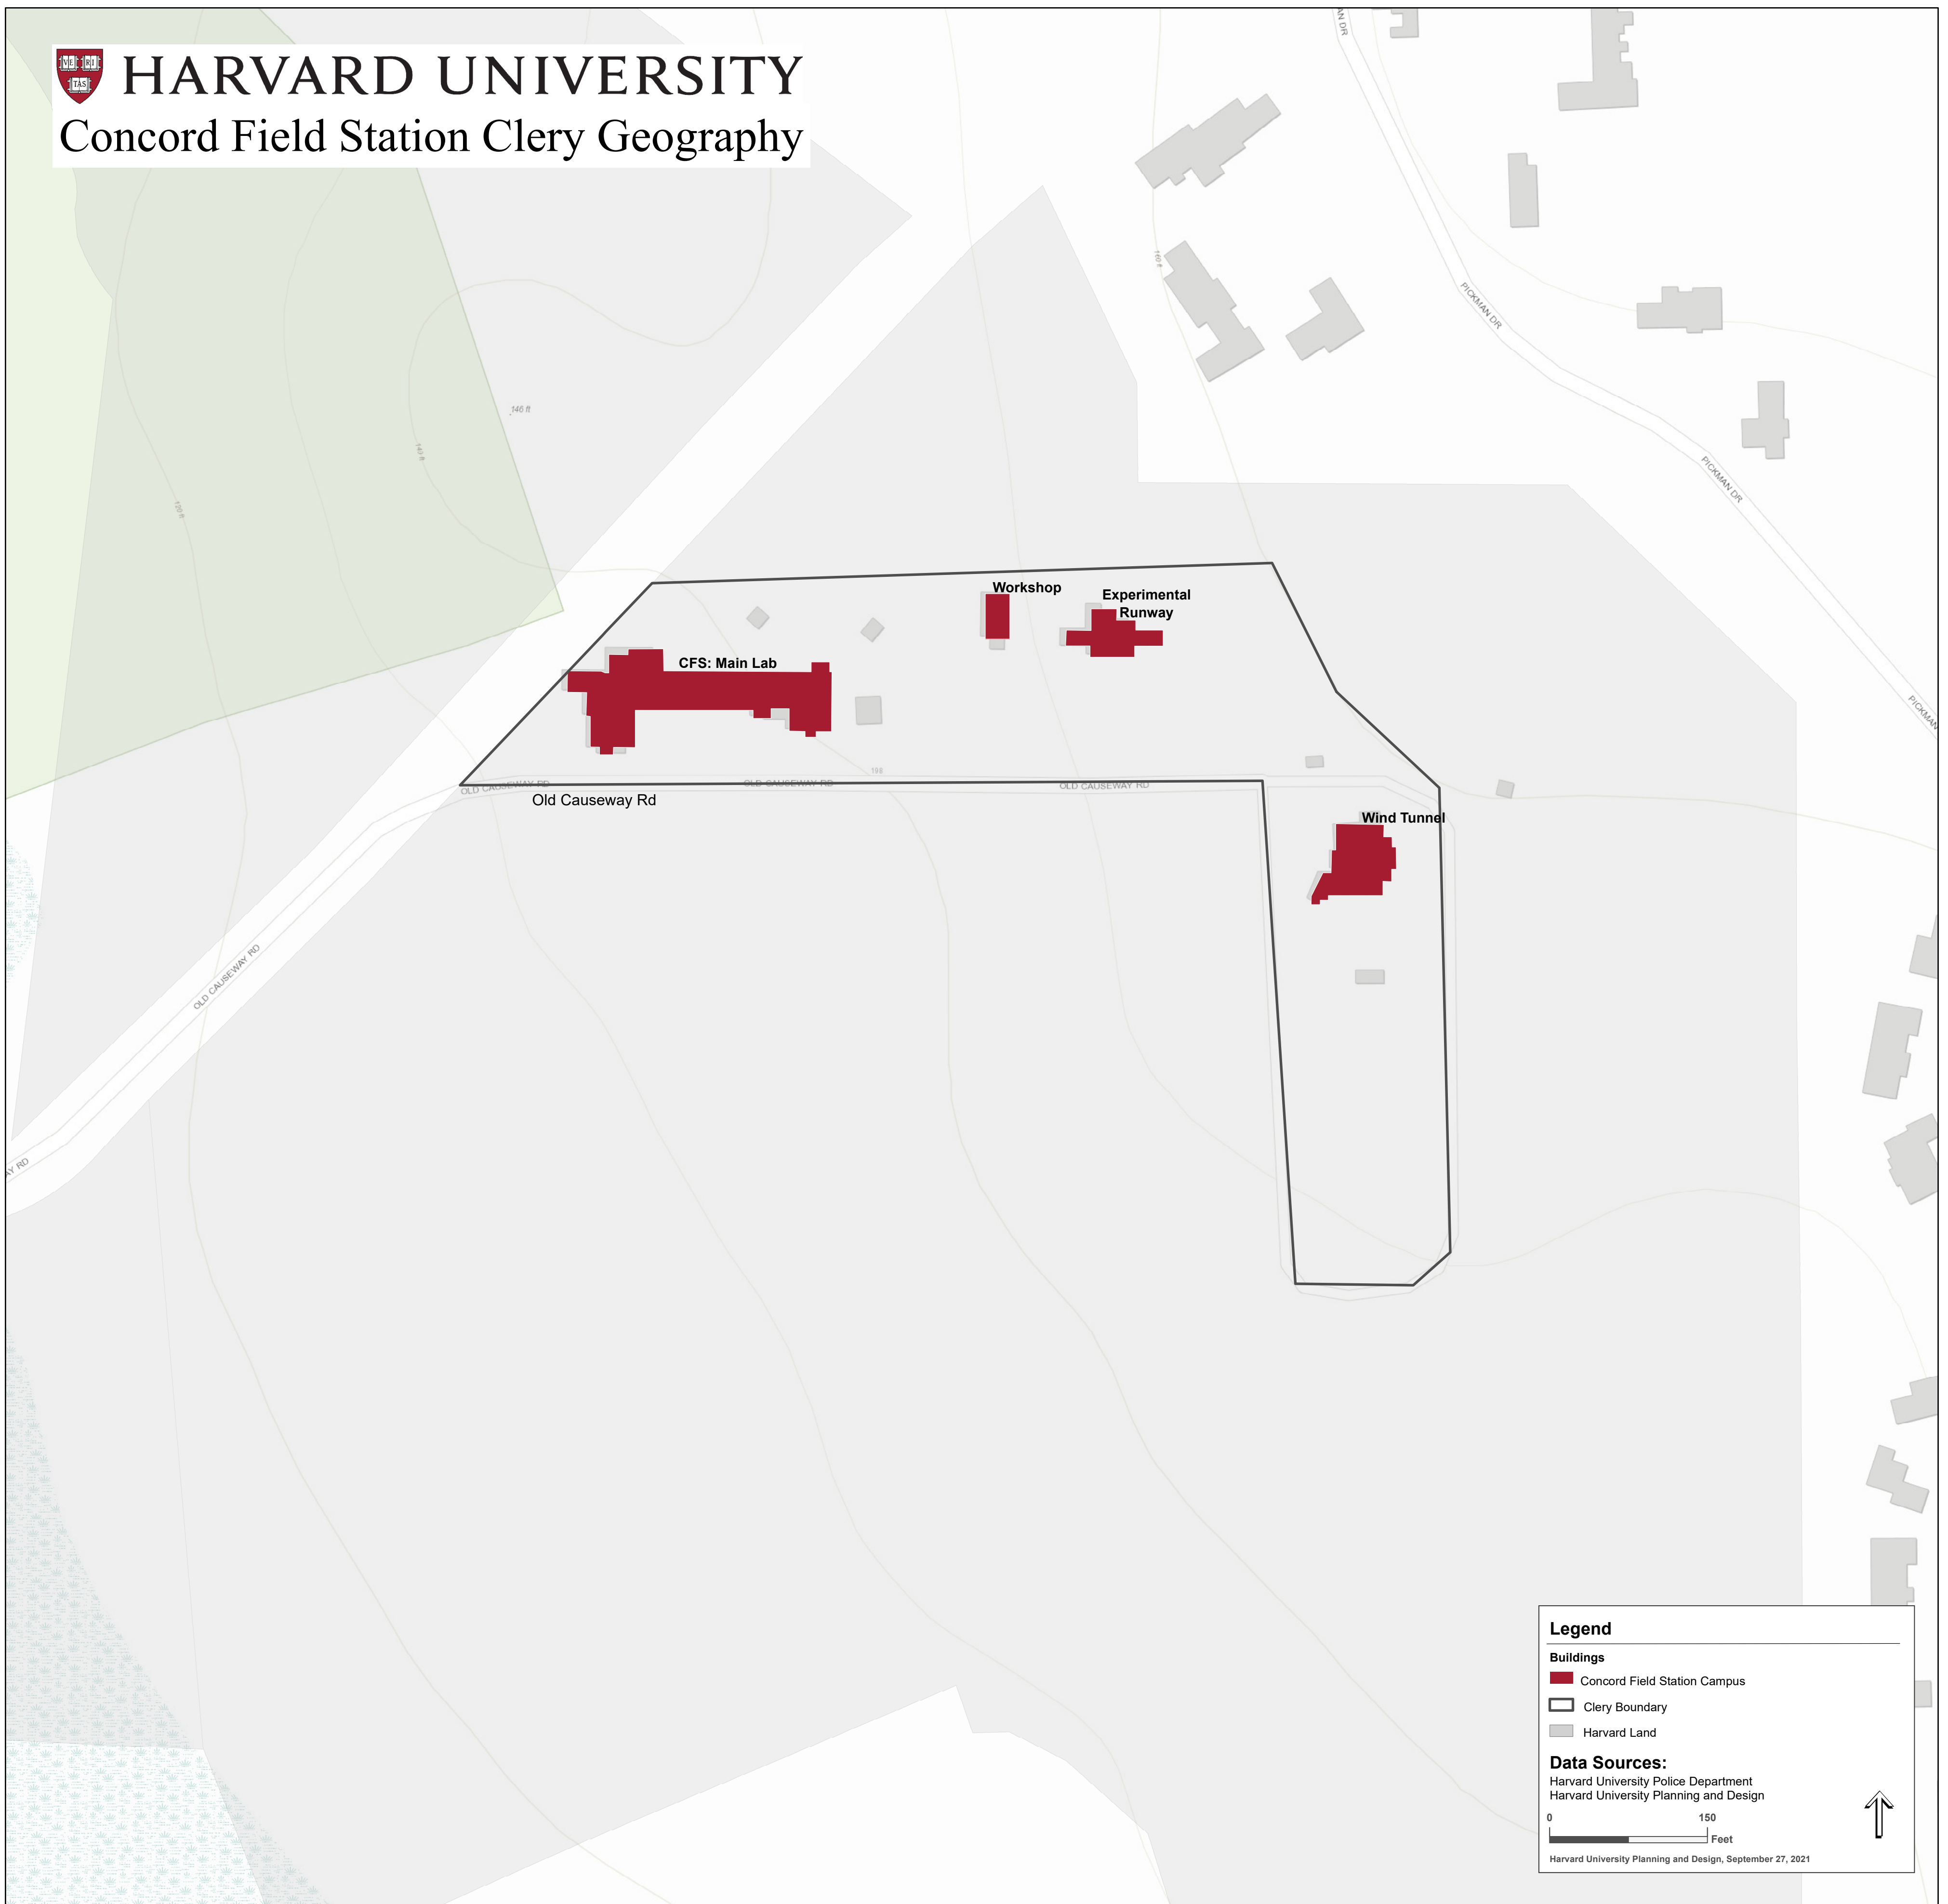

HARVARD UNIVERSITY

Concord Field Station Clery Geography

Legend

Buildings

- Concord Field Station Campus
- Clery Boundary
- Harvard Land

Data Sources:

- Harvard University Police Department
- Harvard University Planning and Design

0 150
Feet

Harvard University Planning and Design, September 27, 2021