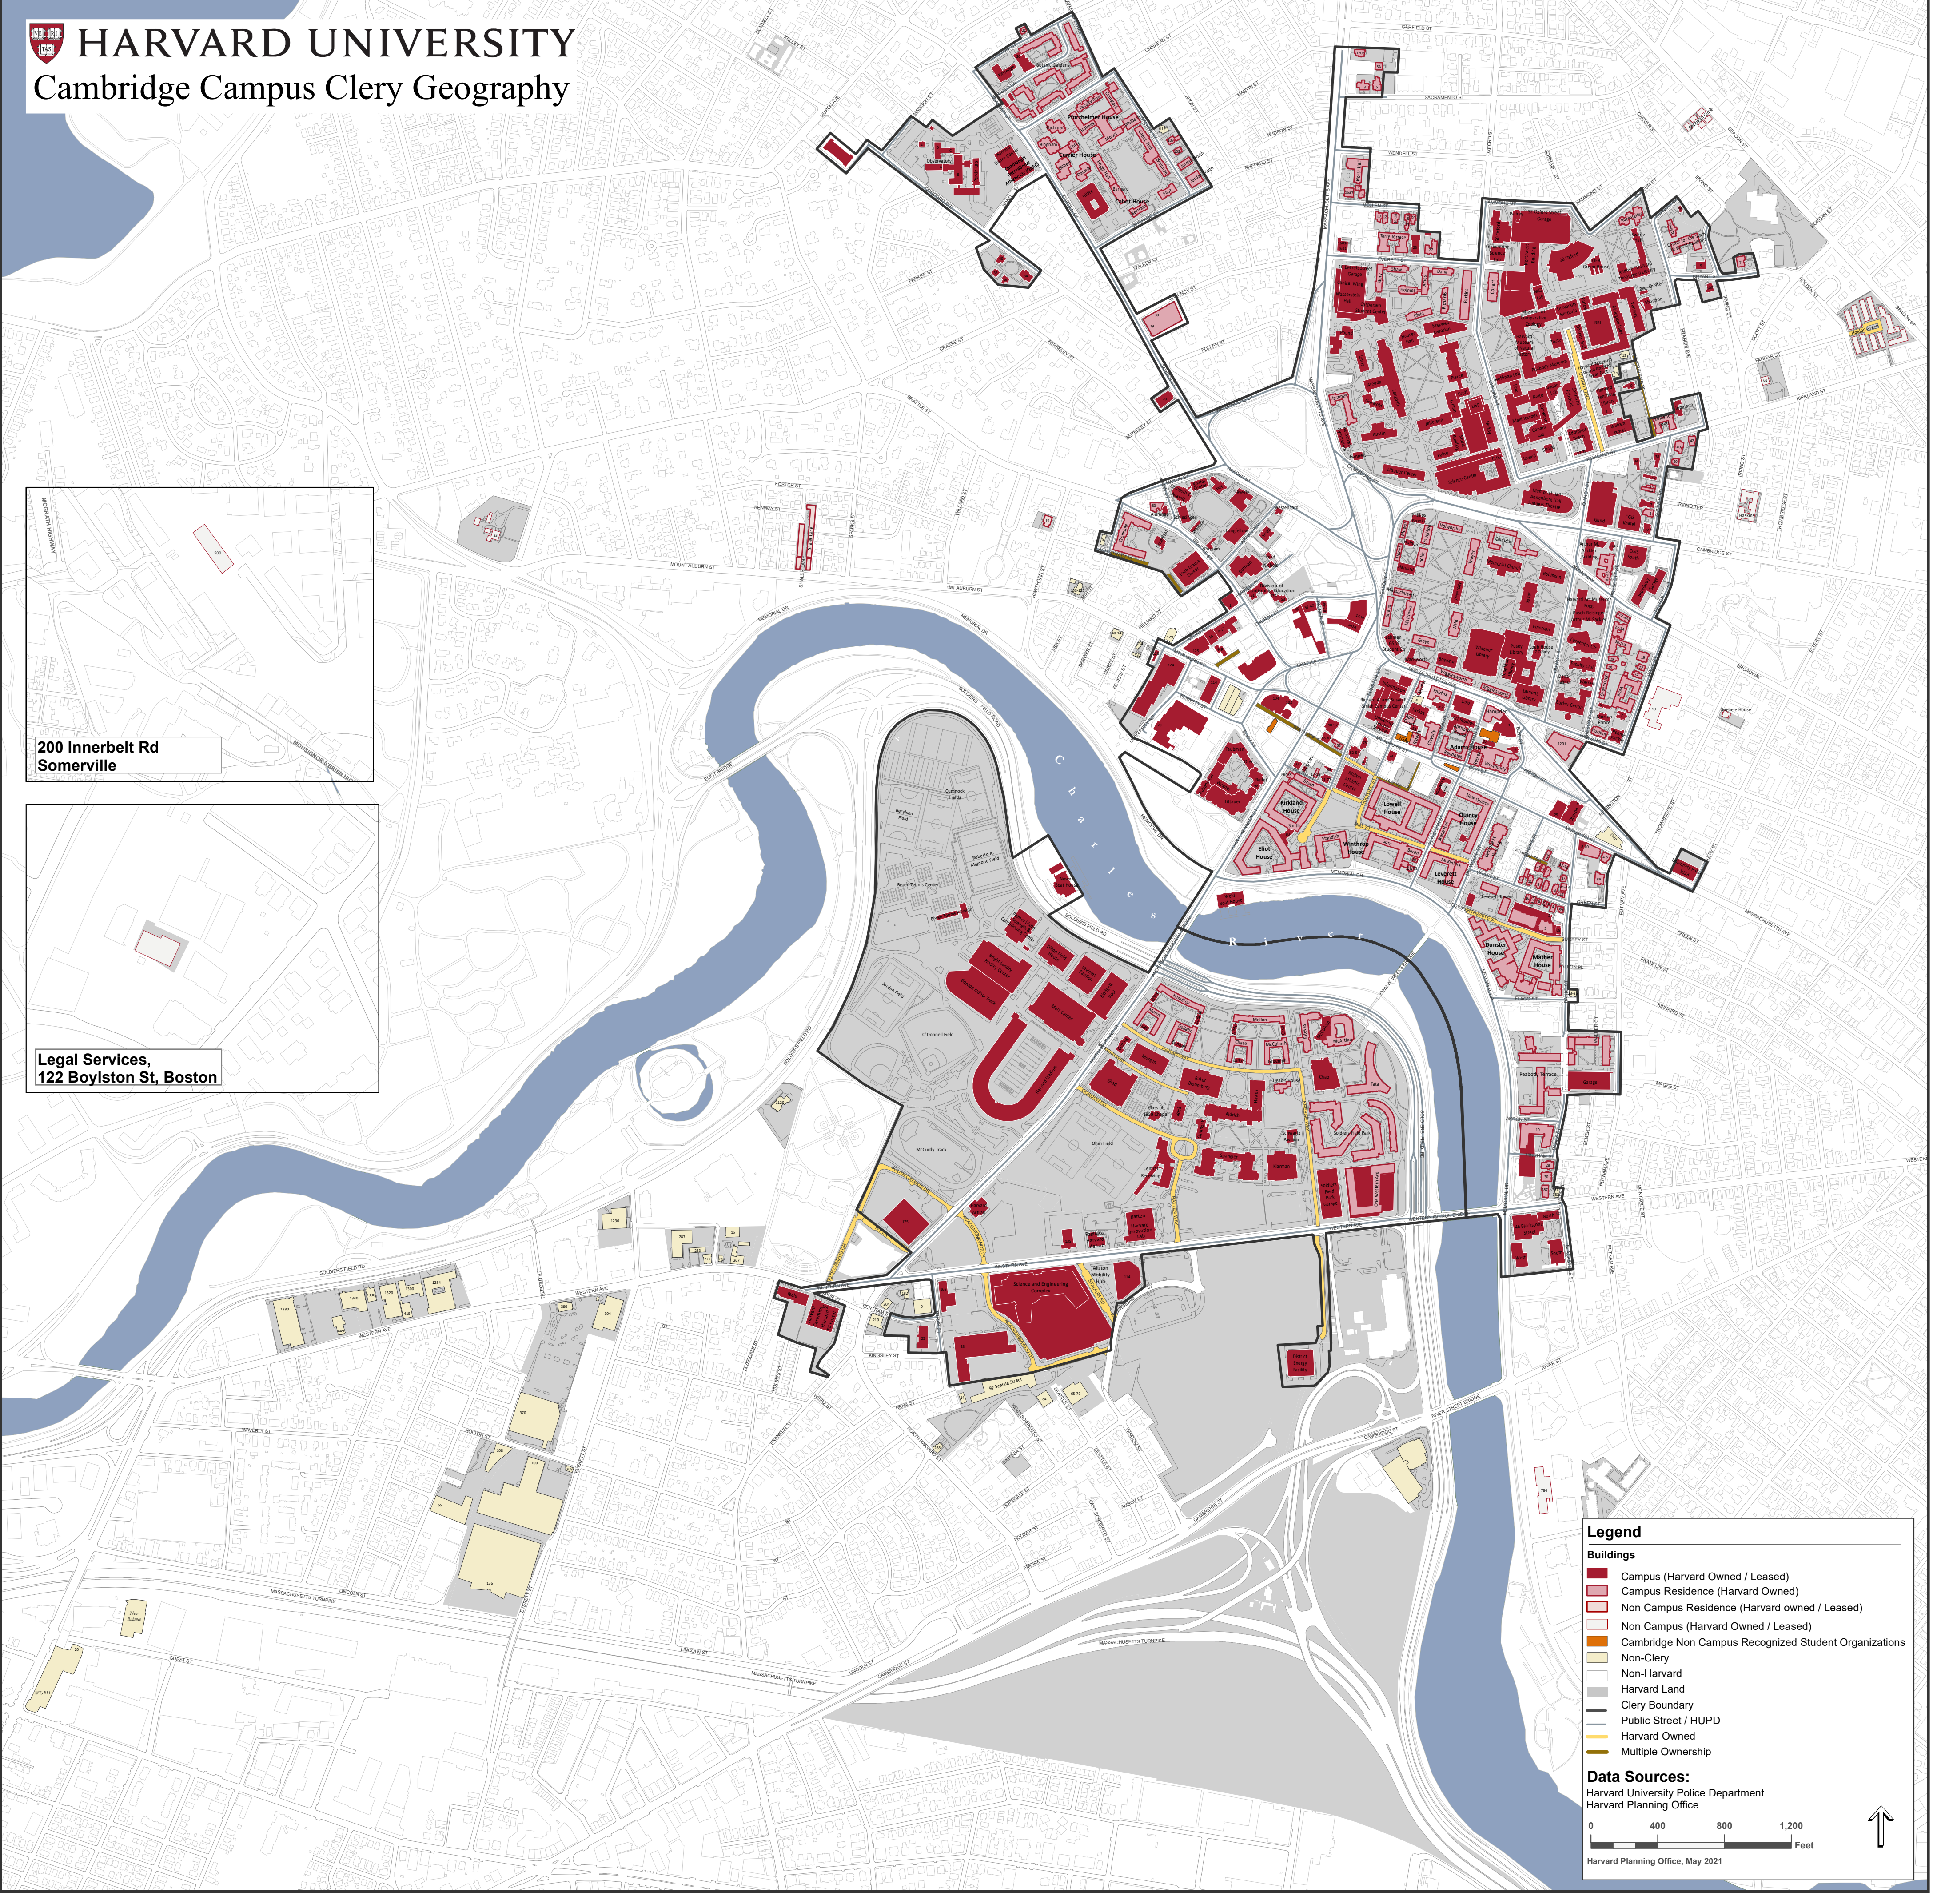

 **HARVARD UNIVERSITY**  
Cambridge Campus Clery Geography

**Legend**

**Buildings**

- Campus (Harvard Owned / Leased)
- Campus Residence (Harvard Owned)
- Non Campus Residence (Harvard owned / Leased)
- Non Campus (Harvard Owned / Leased)
- Cambridge Non Campus Recognized Student Organizations
- Non-Clery
- Non-Harvard
- Harvard Land
- Clery Boundary
- Public Street / HUPD
- Harvard Owned
- Multiple Ownership

**Data Sources:**  
Harvard University Police Department  
Harvard Planning Office

0 400 800 1,200  
Feet

Harvard Planning Office, May 2021