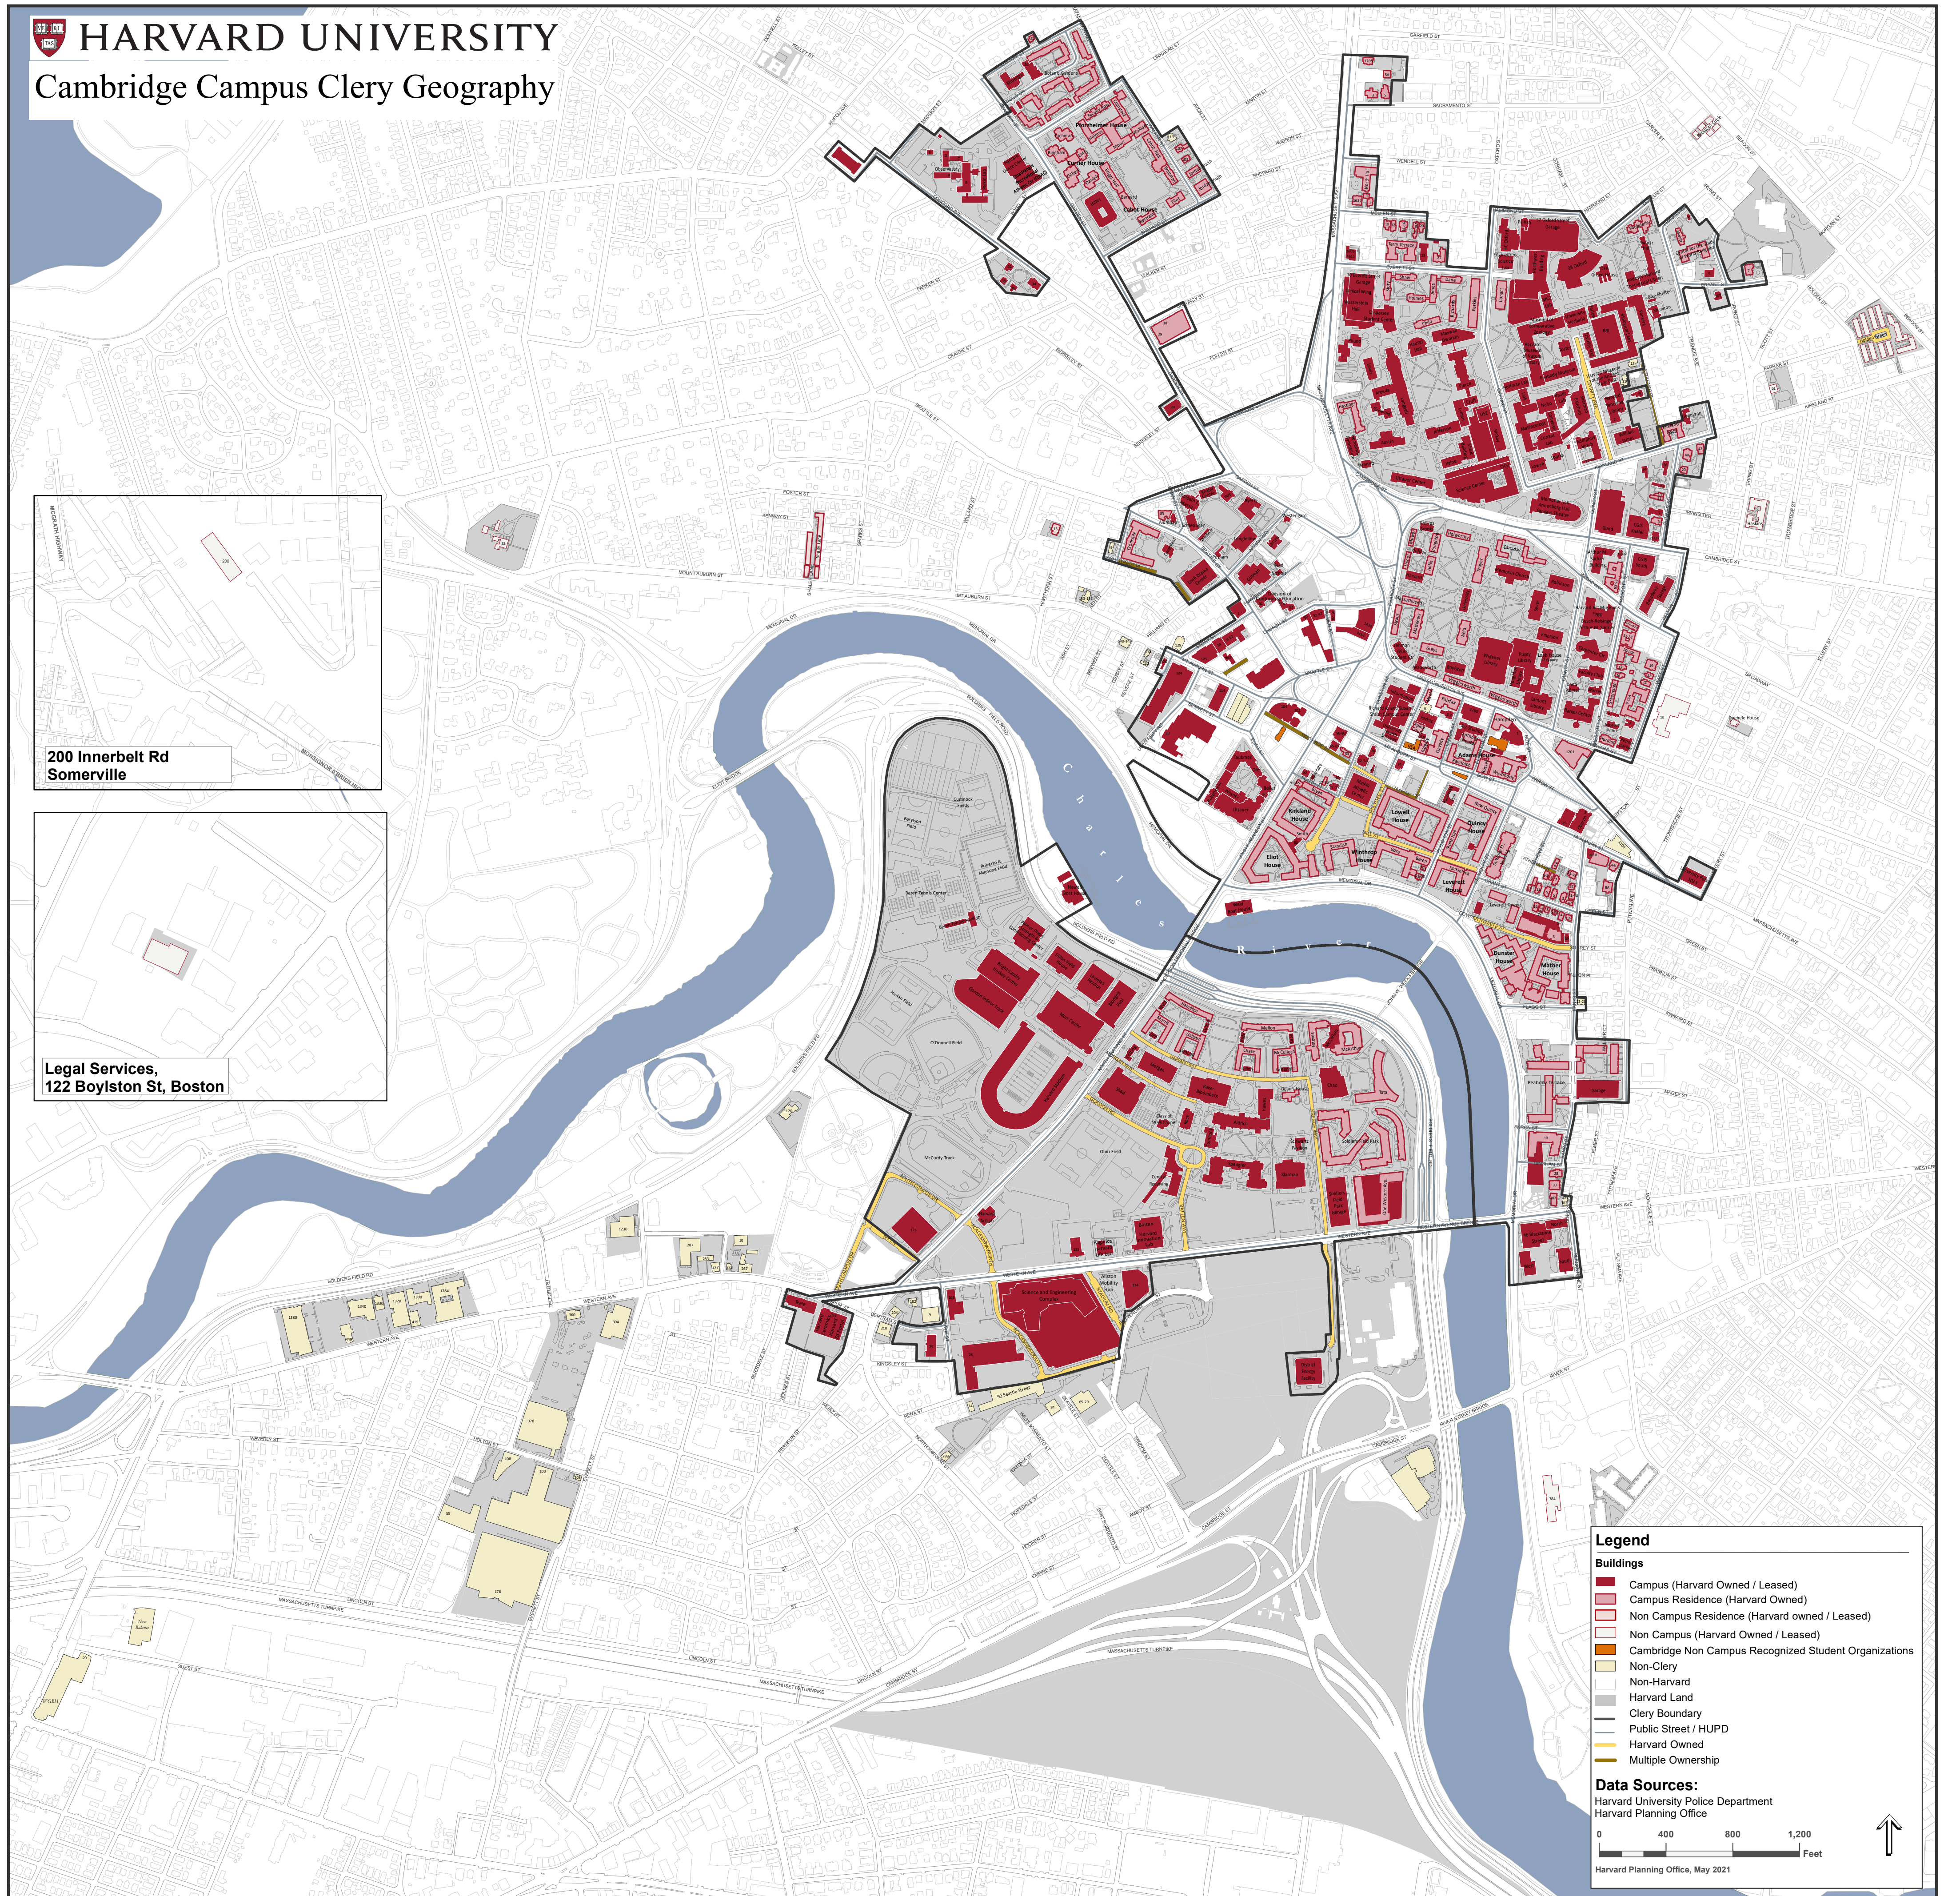

 **HARVARD UNIVERSITY**
Cambridge Campus Clery Geography

Legend

Buildings

- Campus (Harvard Owned / Leased)
- Campus Residence (Harvard Owned)
- Non Campus Residence (Harvard Owned / Leased)
- Non Campus (Harvard Owned / Leased)
- Cambridge Non Campus Recognized Student Organizations
- Non-Clery
- Non-Harvard
- Harvard Land
- Clery Boundary
- Public Street / HUPD
- Harvard Owned
- Multiple Ownership

Data Sources:
Harvard University Police Department
Harvard Planning Office

0 400 800 1,200
Feet

Harvard Planning Office, May 2021