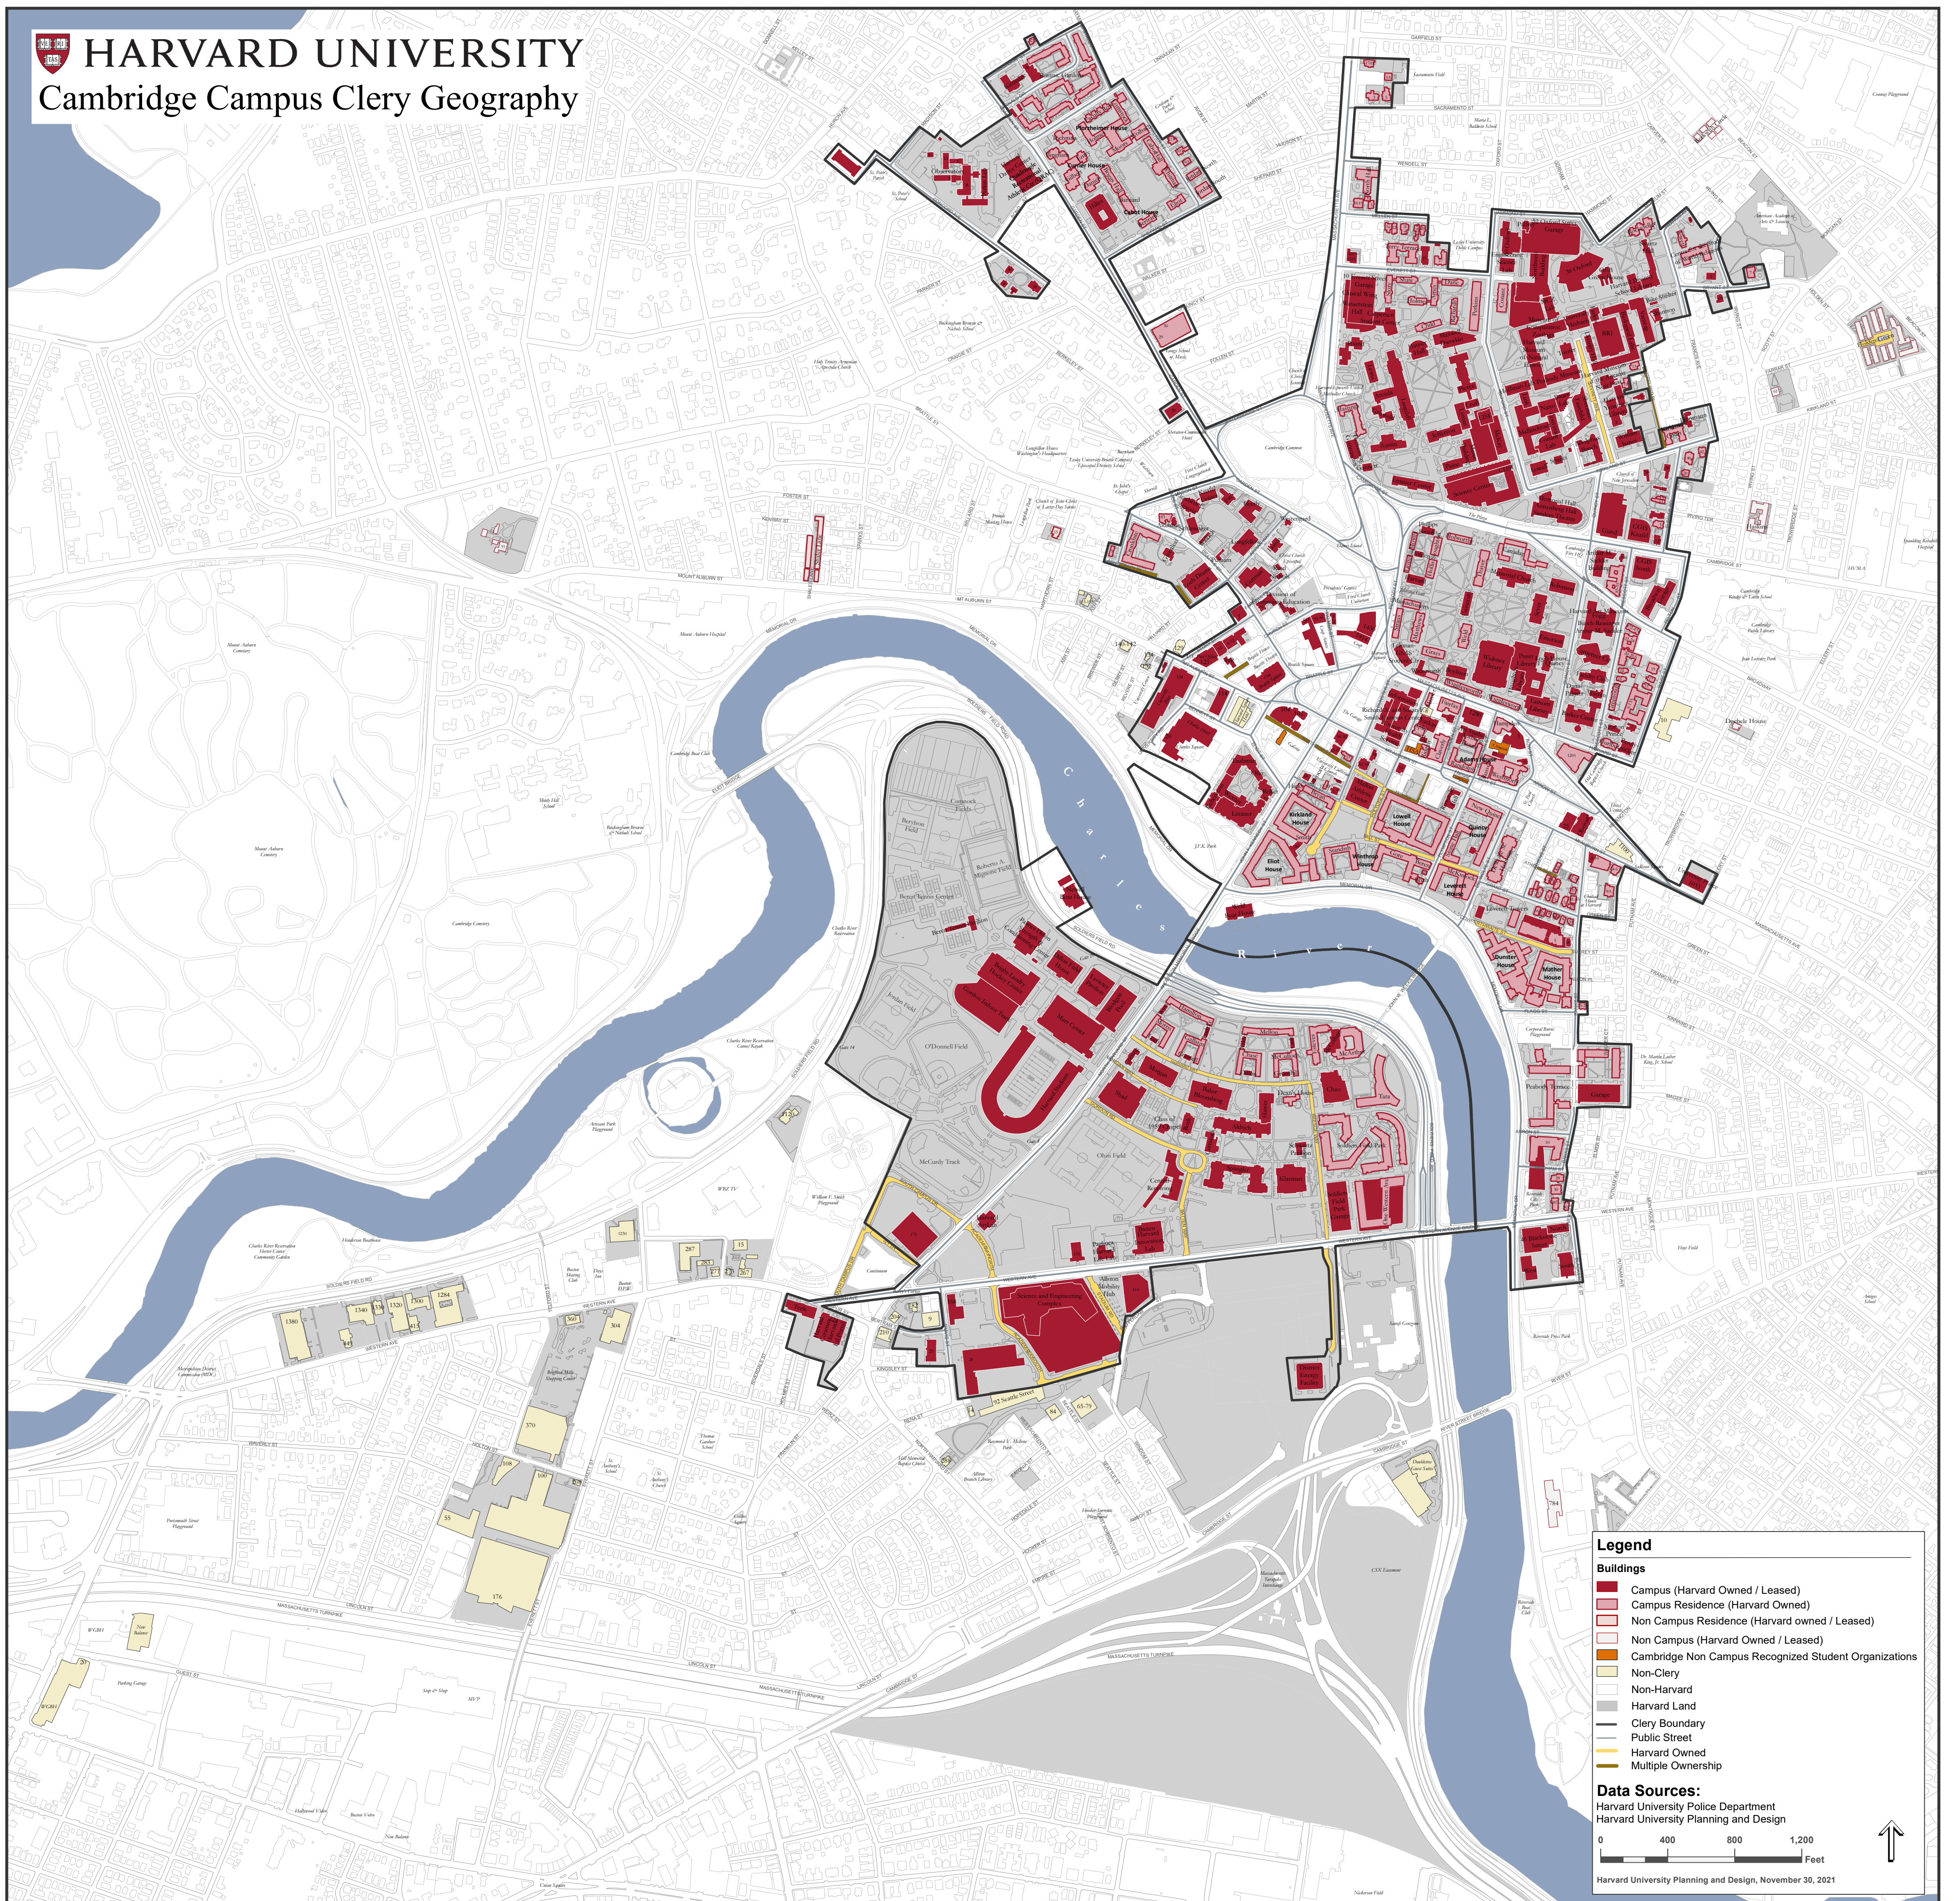

# HARVARD UNIVERSITY

## Cambridge Campus Clery Geography

**Legend**

**Buildings**

- Campus (Harvard Owned / Leased)
- Campus Residence (Harvard Owned)
- Non Campus Residence (Harvard owned / Leased)
- Non Campus (Harvard Owned / Leased)
- Cambridge Non Campus Recognized Student Organizations
- Non-Clery
- Non-Harvard
- Harvard Land

**Clery Boundary**

- Clery Boundary
- Public Street
- Harvard Owned
- Multiple Owned

**Data Sources:**  
 Harvard University Police Department  
 Harvard University Planning and Design

0 400 800 1,200 Feet