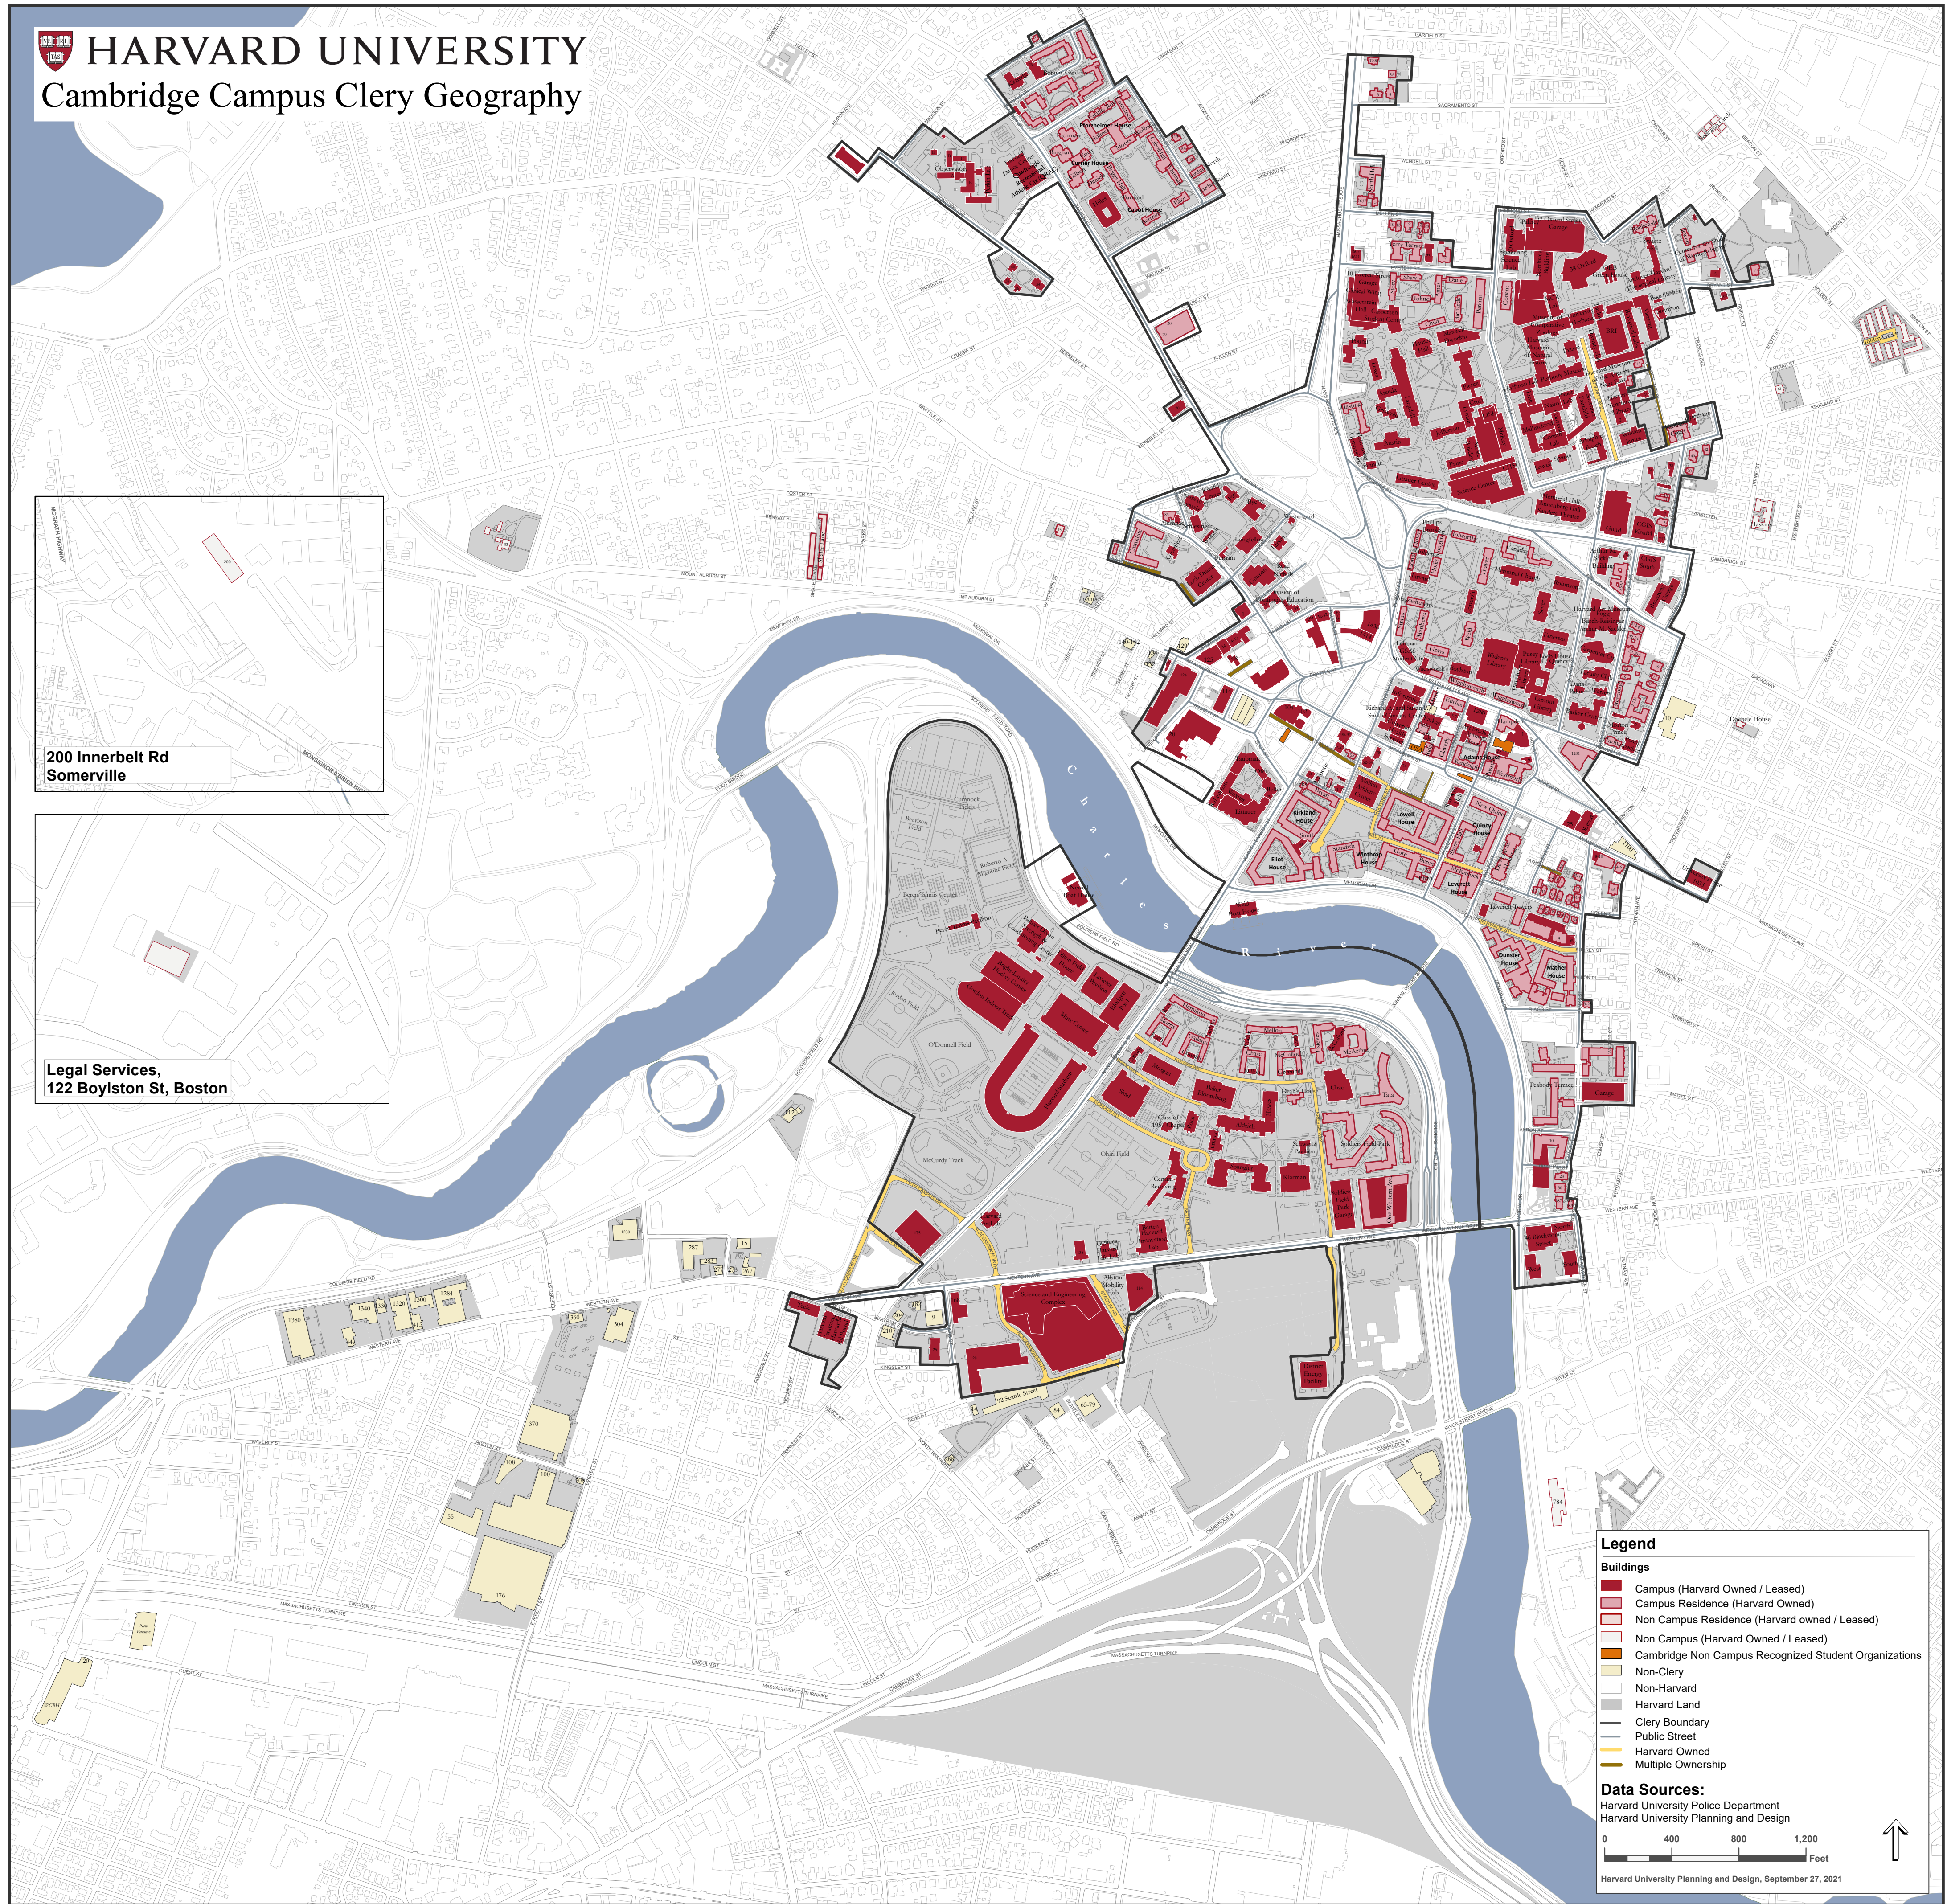

 **HARVARD UNIVERSITY**
Cambridge Campus Clery Geography

Legend

Buildings

- Campus (Harvard Owned / Leased)
- Campus Residence (Harvard Owned)
- Non Campus Residence (Harvard owned / Leased)
- Non Campus (Harvard Owned / Leased)
- Cambridge Non Campus Recognized Student Organizations
- Non-Clery
- Non-Harvard
- Harvard Land

Clery Boundary

- Clery Boundary
- Public Street
- Harvard Owned
- Multiple Ownership

Data Sources:
Harvard University Police Department
Harvard University Planning and Design

0 400 800 1,200 Feet

Harvard University Planning and Design, September 27, 2021