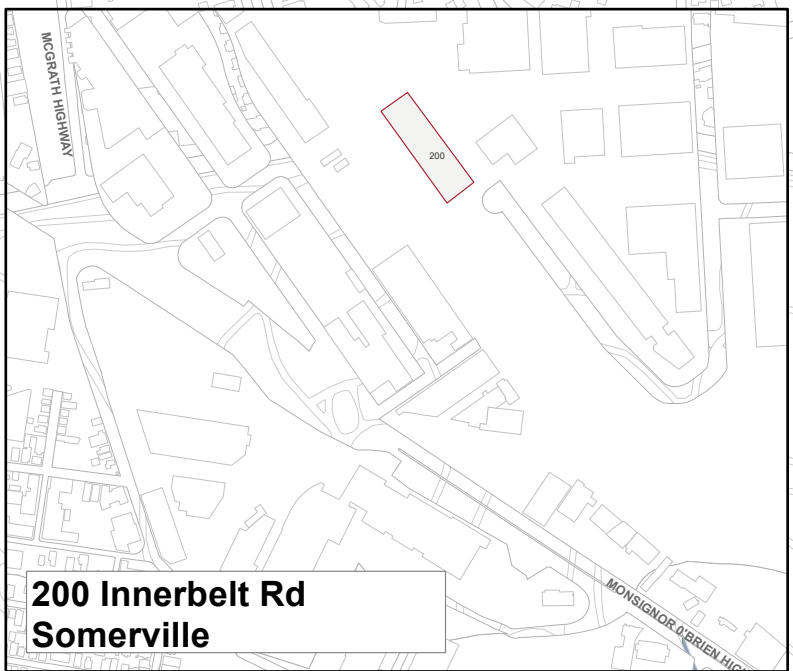

HARVARD UNIVERSITY
Cambridge Campus Clery Geography

Legend

Buildings

- Campus (Harvard Owned / Leased)
- Campus Residence (Harvard Owned)
- Non Campus Residence (Harvard owned / Leased)
- Non Campus (Harvard Owned / Leased)
- Cambridge Non Campus Recognized Student Organizations
- Non-Clery
- Non-Harvard
- Harvard Land

Clery Boundary

- Clery Boundary
- Public Street
- Harvard Owned
- Multiple Ownership

Data Sources:
Harvard University Police Department
Harvard University Planning and Design

0 400 800 1,200 Feet

Harvard University Planning and Design, September 27, 2021