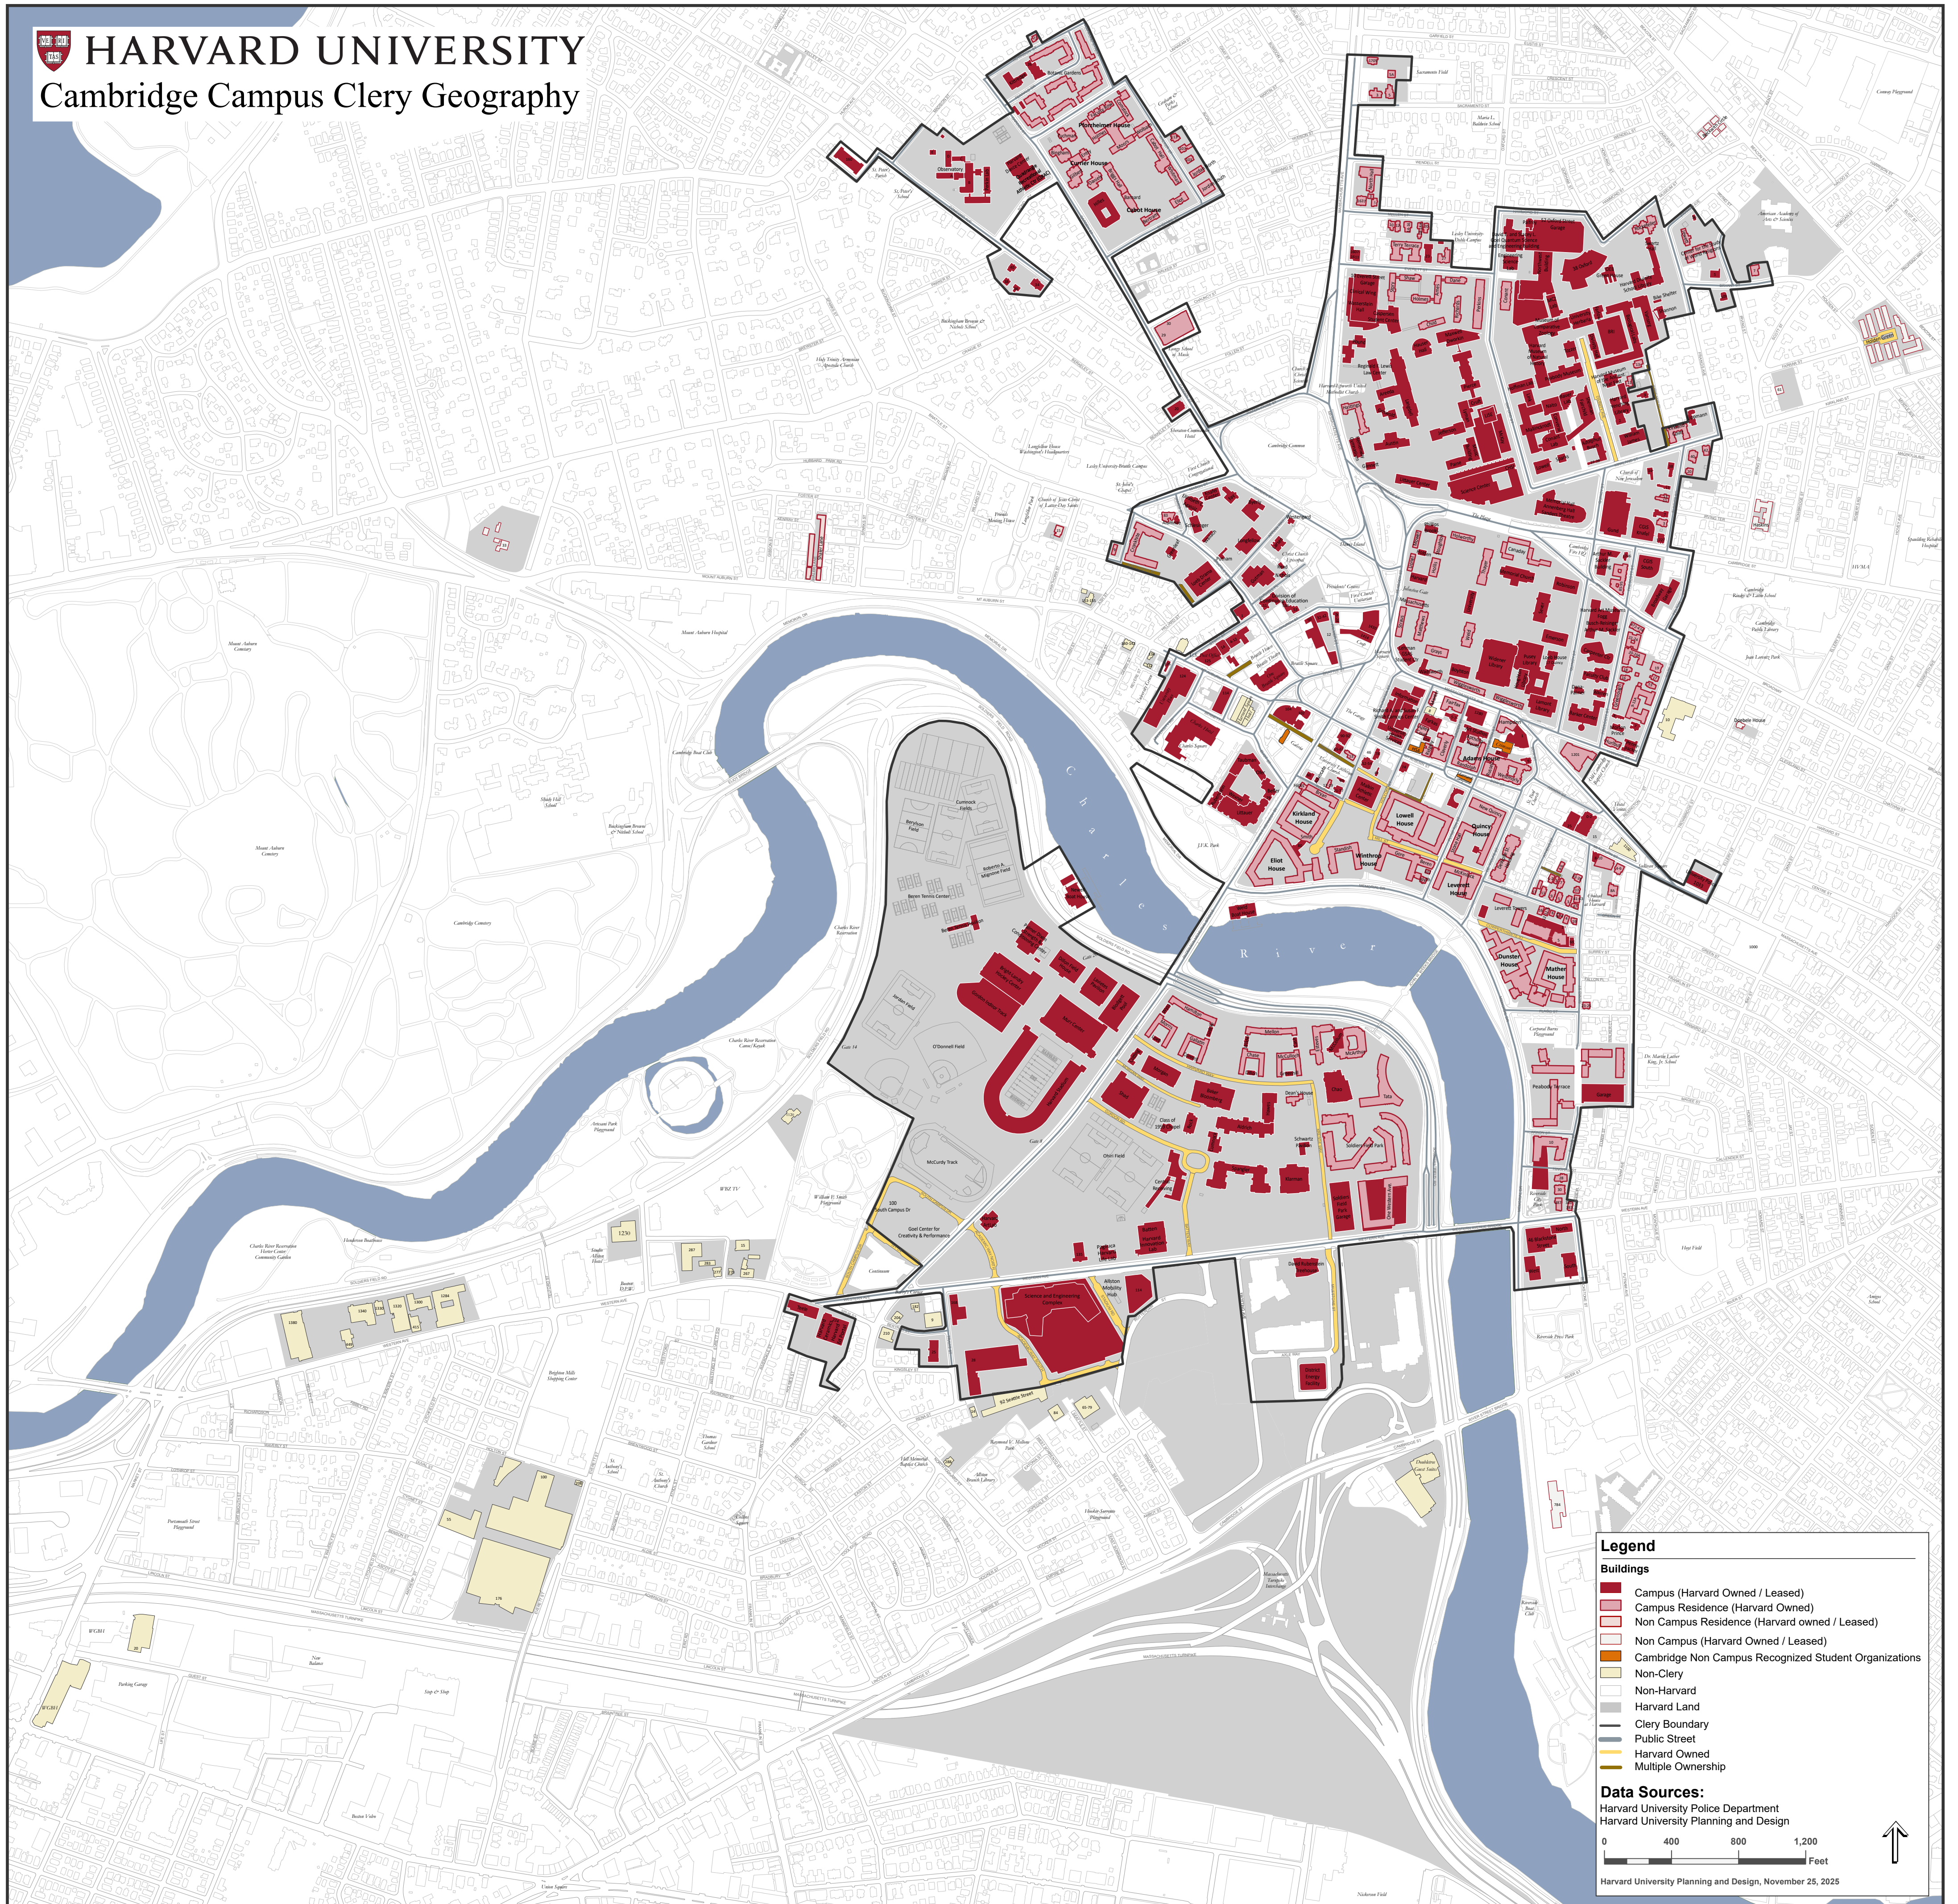

 **HARVARD UNIVERSITY**  
Cambridge Campus Clery Geography

**Legend**

**Buildings**

- Campus (Harvard Owned / Leased)
- Campus Residence (Harvard Owned)
- Non Campus Residence (Harvard owned / Leased)
- Non Campus (Harvard Owned / Leased)
- Cambridge Non Campus Recognized Student Organizations
- Non-Clery
- Non-Harvard
- Harvard Land
- Clery Boundary
- Public Street
- Harvard Owned
- Multiple Ownership

**Data Sources:**  
Harvard University Police Department  
Harvard University Planning and Design

0 400 800 1,200 Feet

Harvard University Planning and Design, November 25, 2025