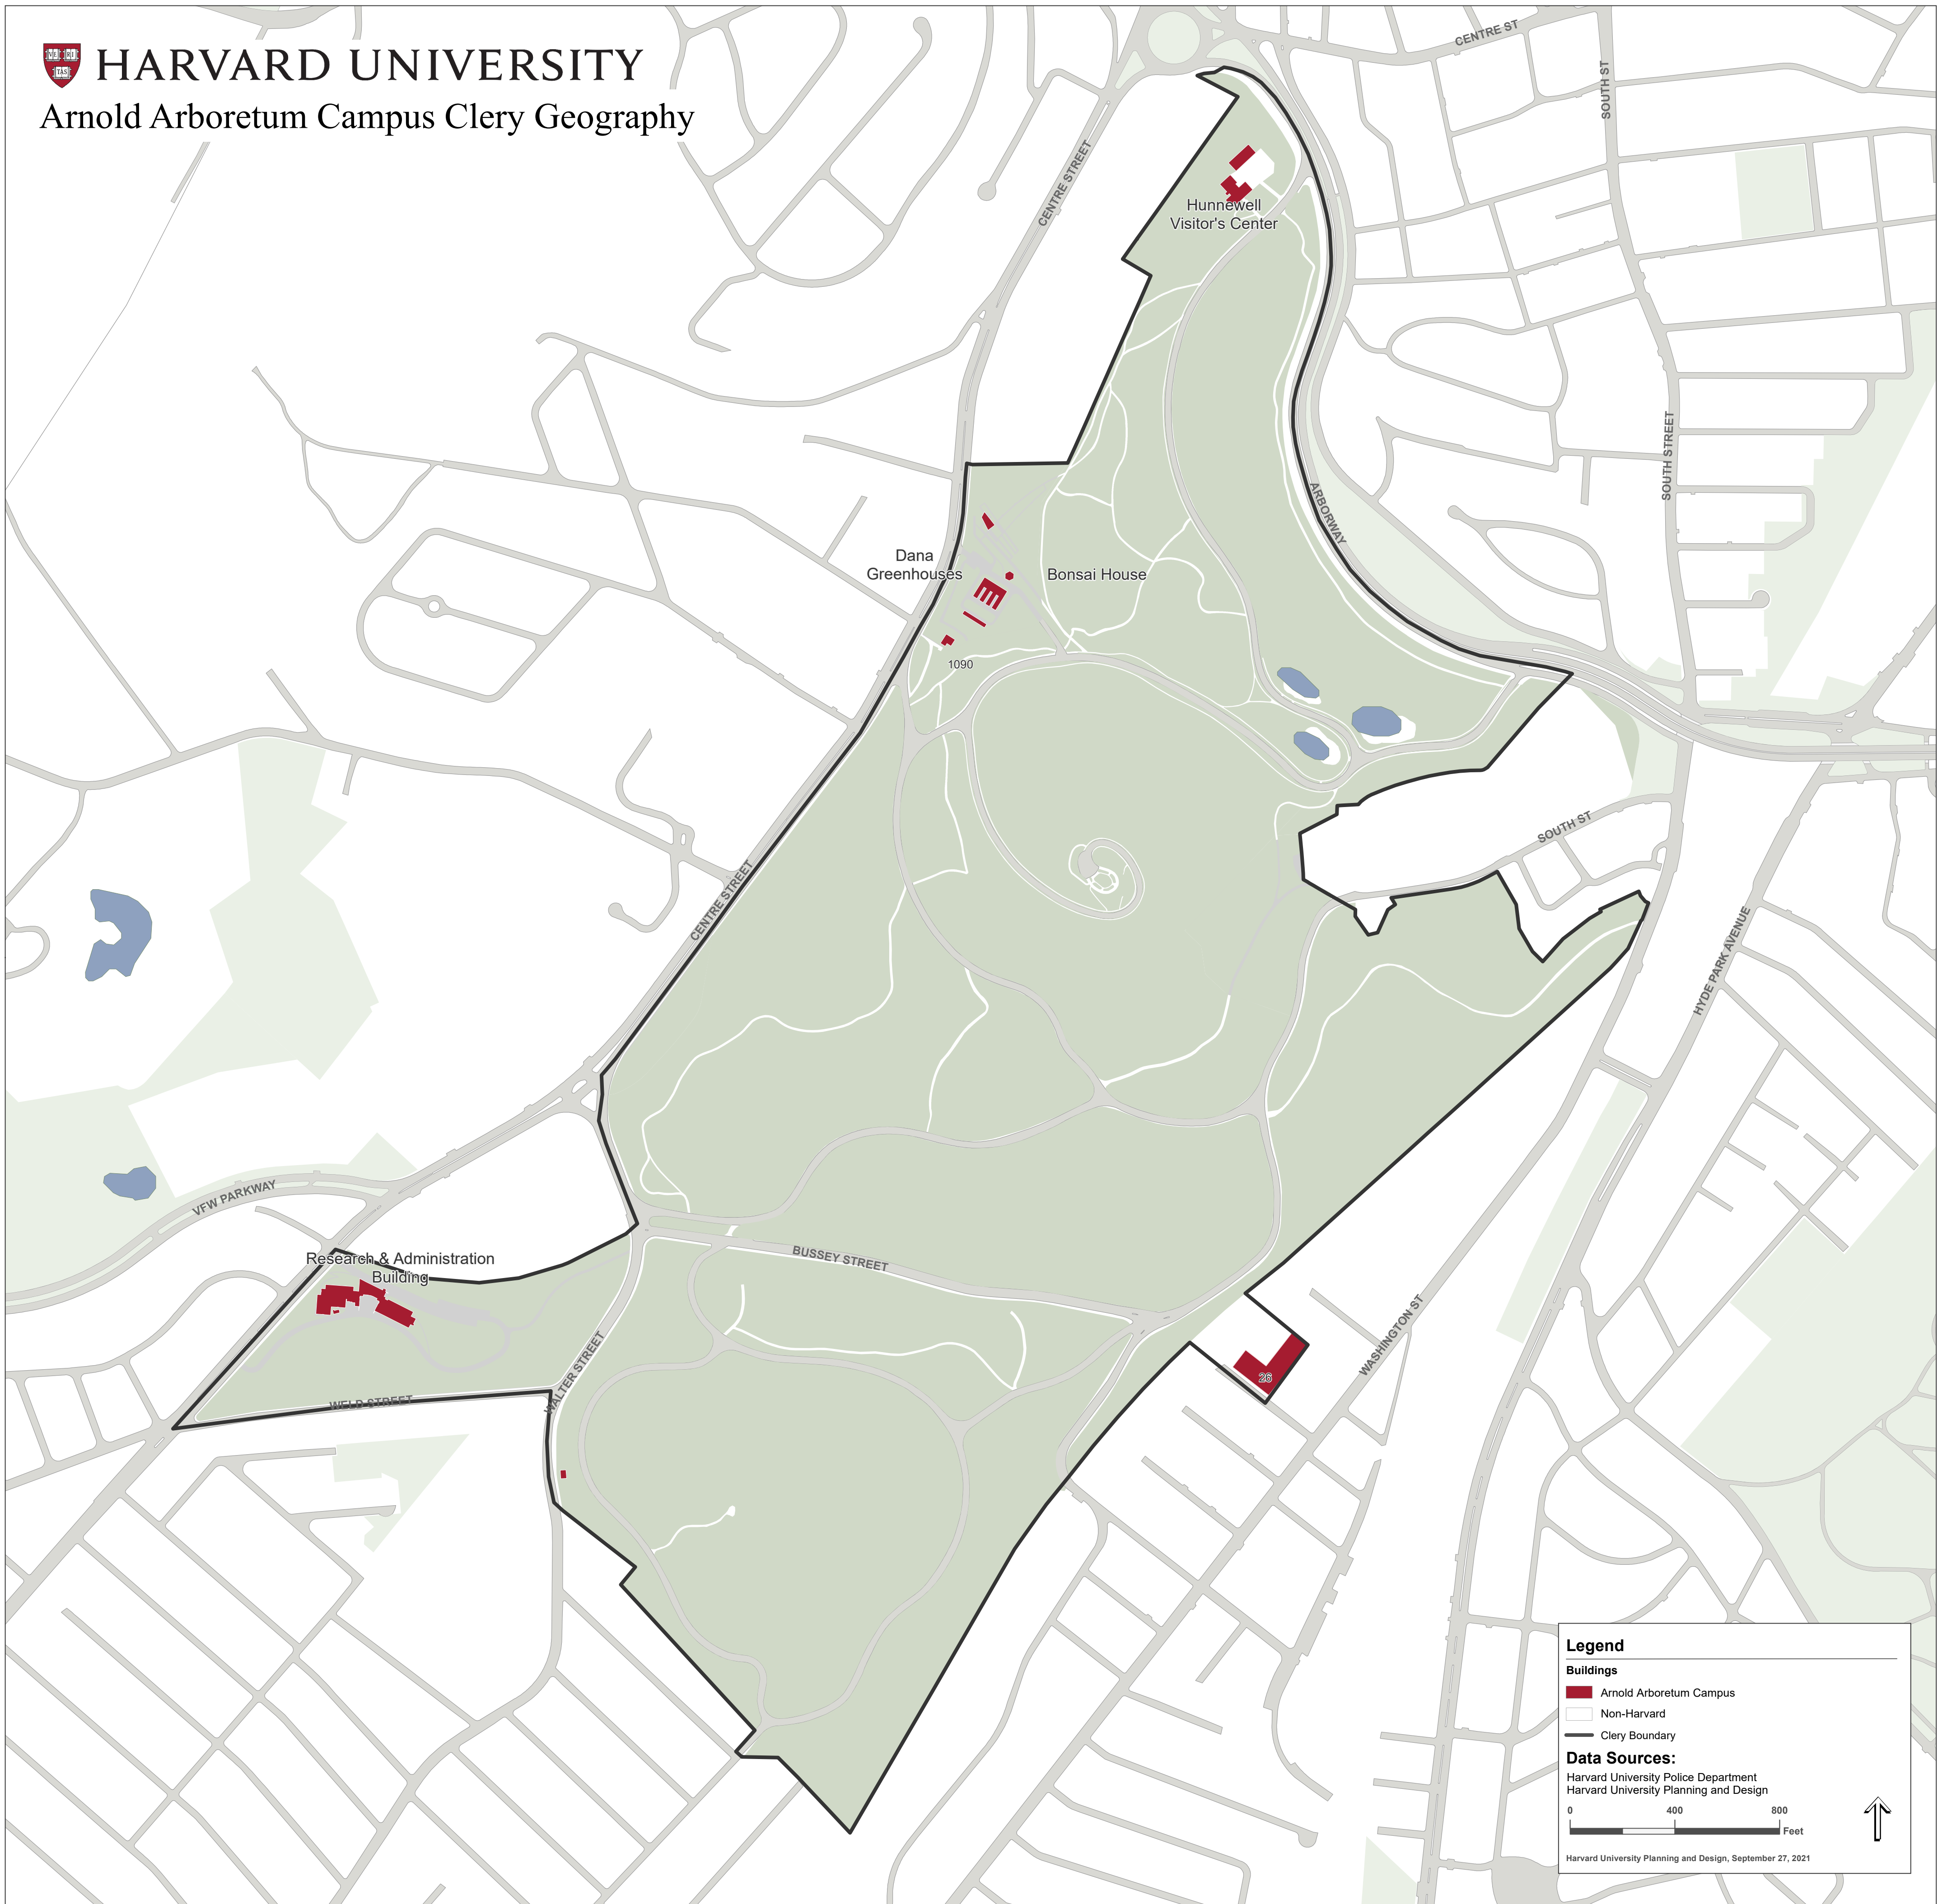

HARVARD UNIVERSITY

Arnold Arboretum Campus Clery Geography

Legend

- Arnold Arboretum Campus
- Non-Harvard
- Clery Boundary

Data Sources:
 Harvard University Police Department
 Harvard University Planning and Design

0 400 800 Feet

Harvard University Planning and Design, September 27, 2021