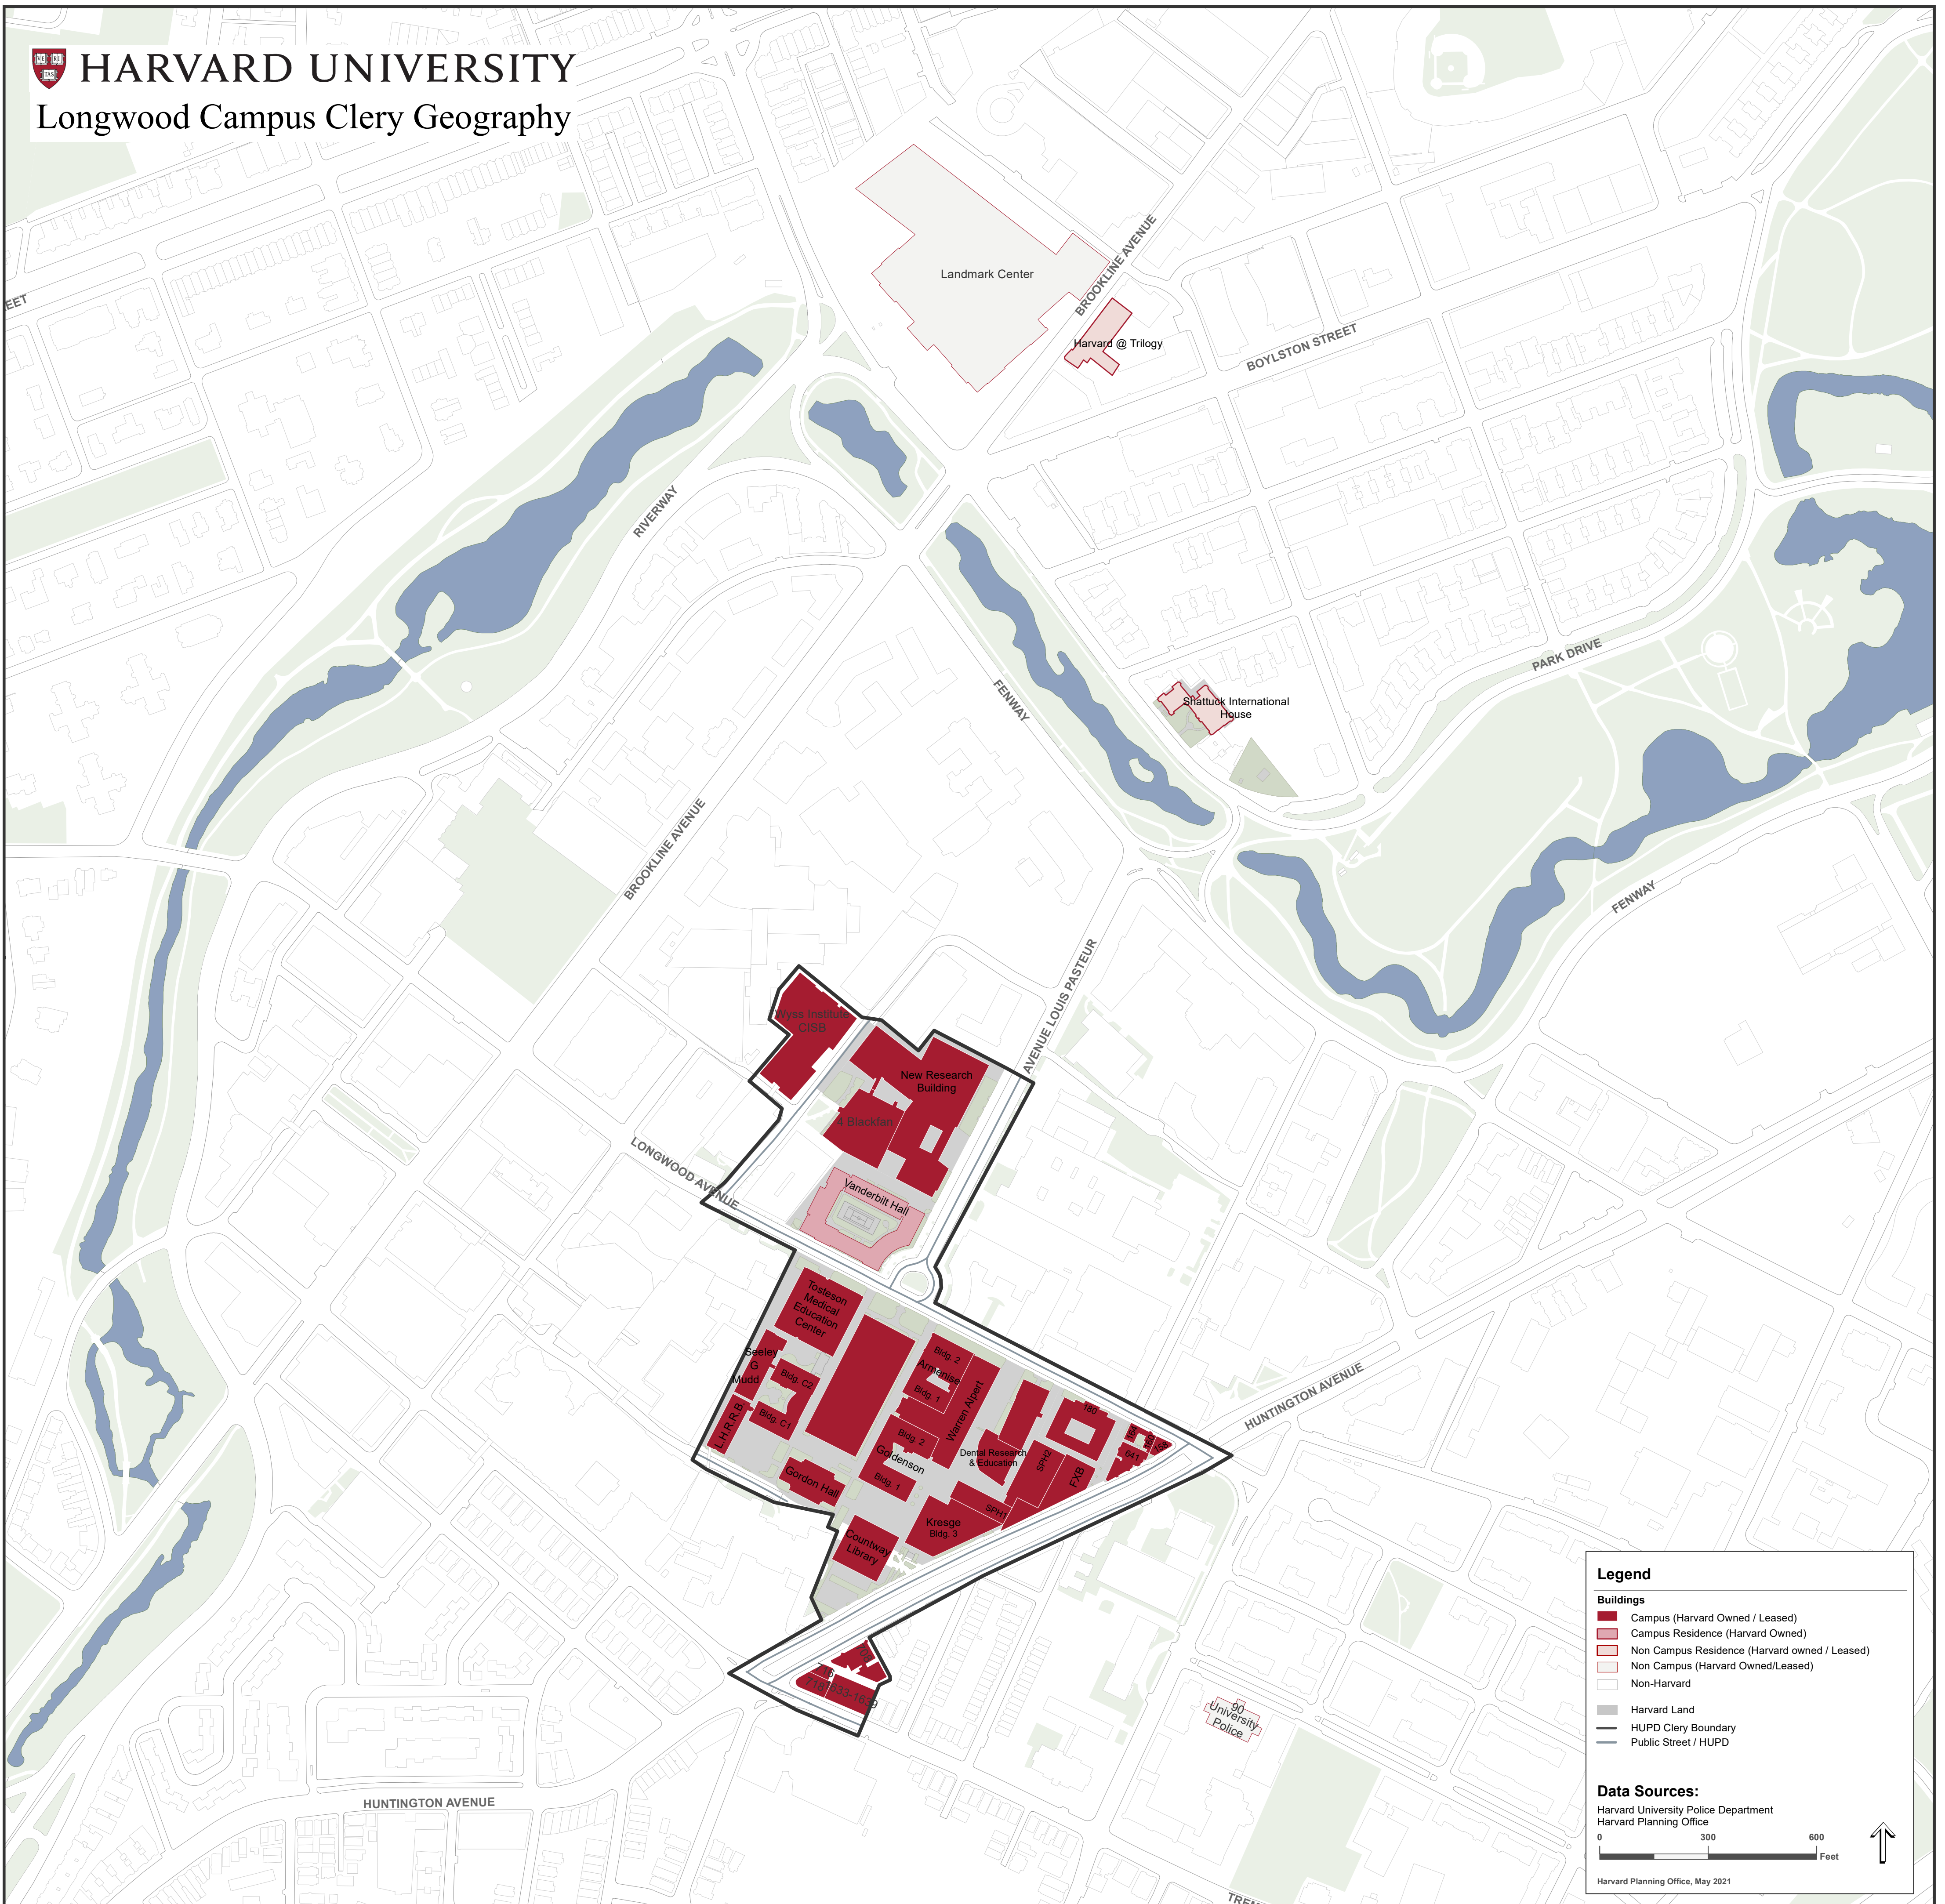

 **HARVARD UNIVERSITY**
Longwood Campus Clery Geography

Legend

Buildings

- Campus (Harvard Owned / Leased)
- Campus Residence (Harvard Owned)
- Non Campus Residence (Harvard owned / Leased)
- Non Campus (Harvard Owned/Leased)
- Non-Harvard

Other Features

- Harvard Land
- HUPD Clery Boundary
- Public Street / HUPD

Data Sources:

- Harvard University Police Department
- Harvard Planning Office

0 300 600 Feet 

Harvard Planning Office, May 2021