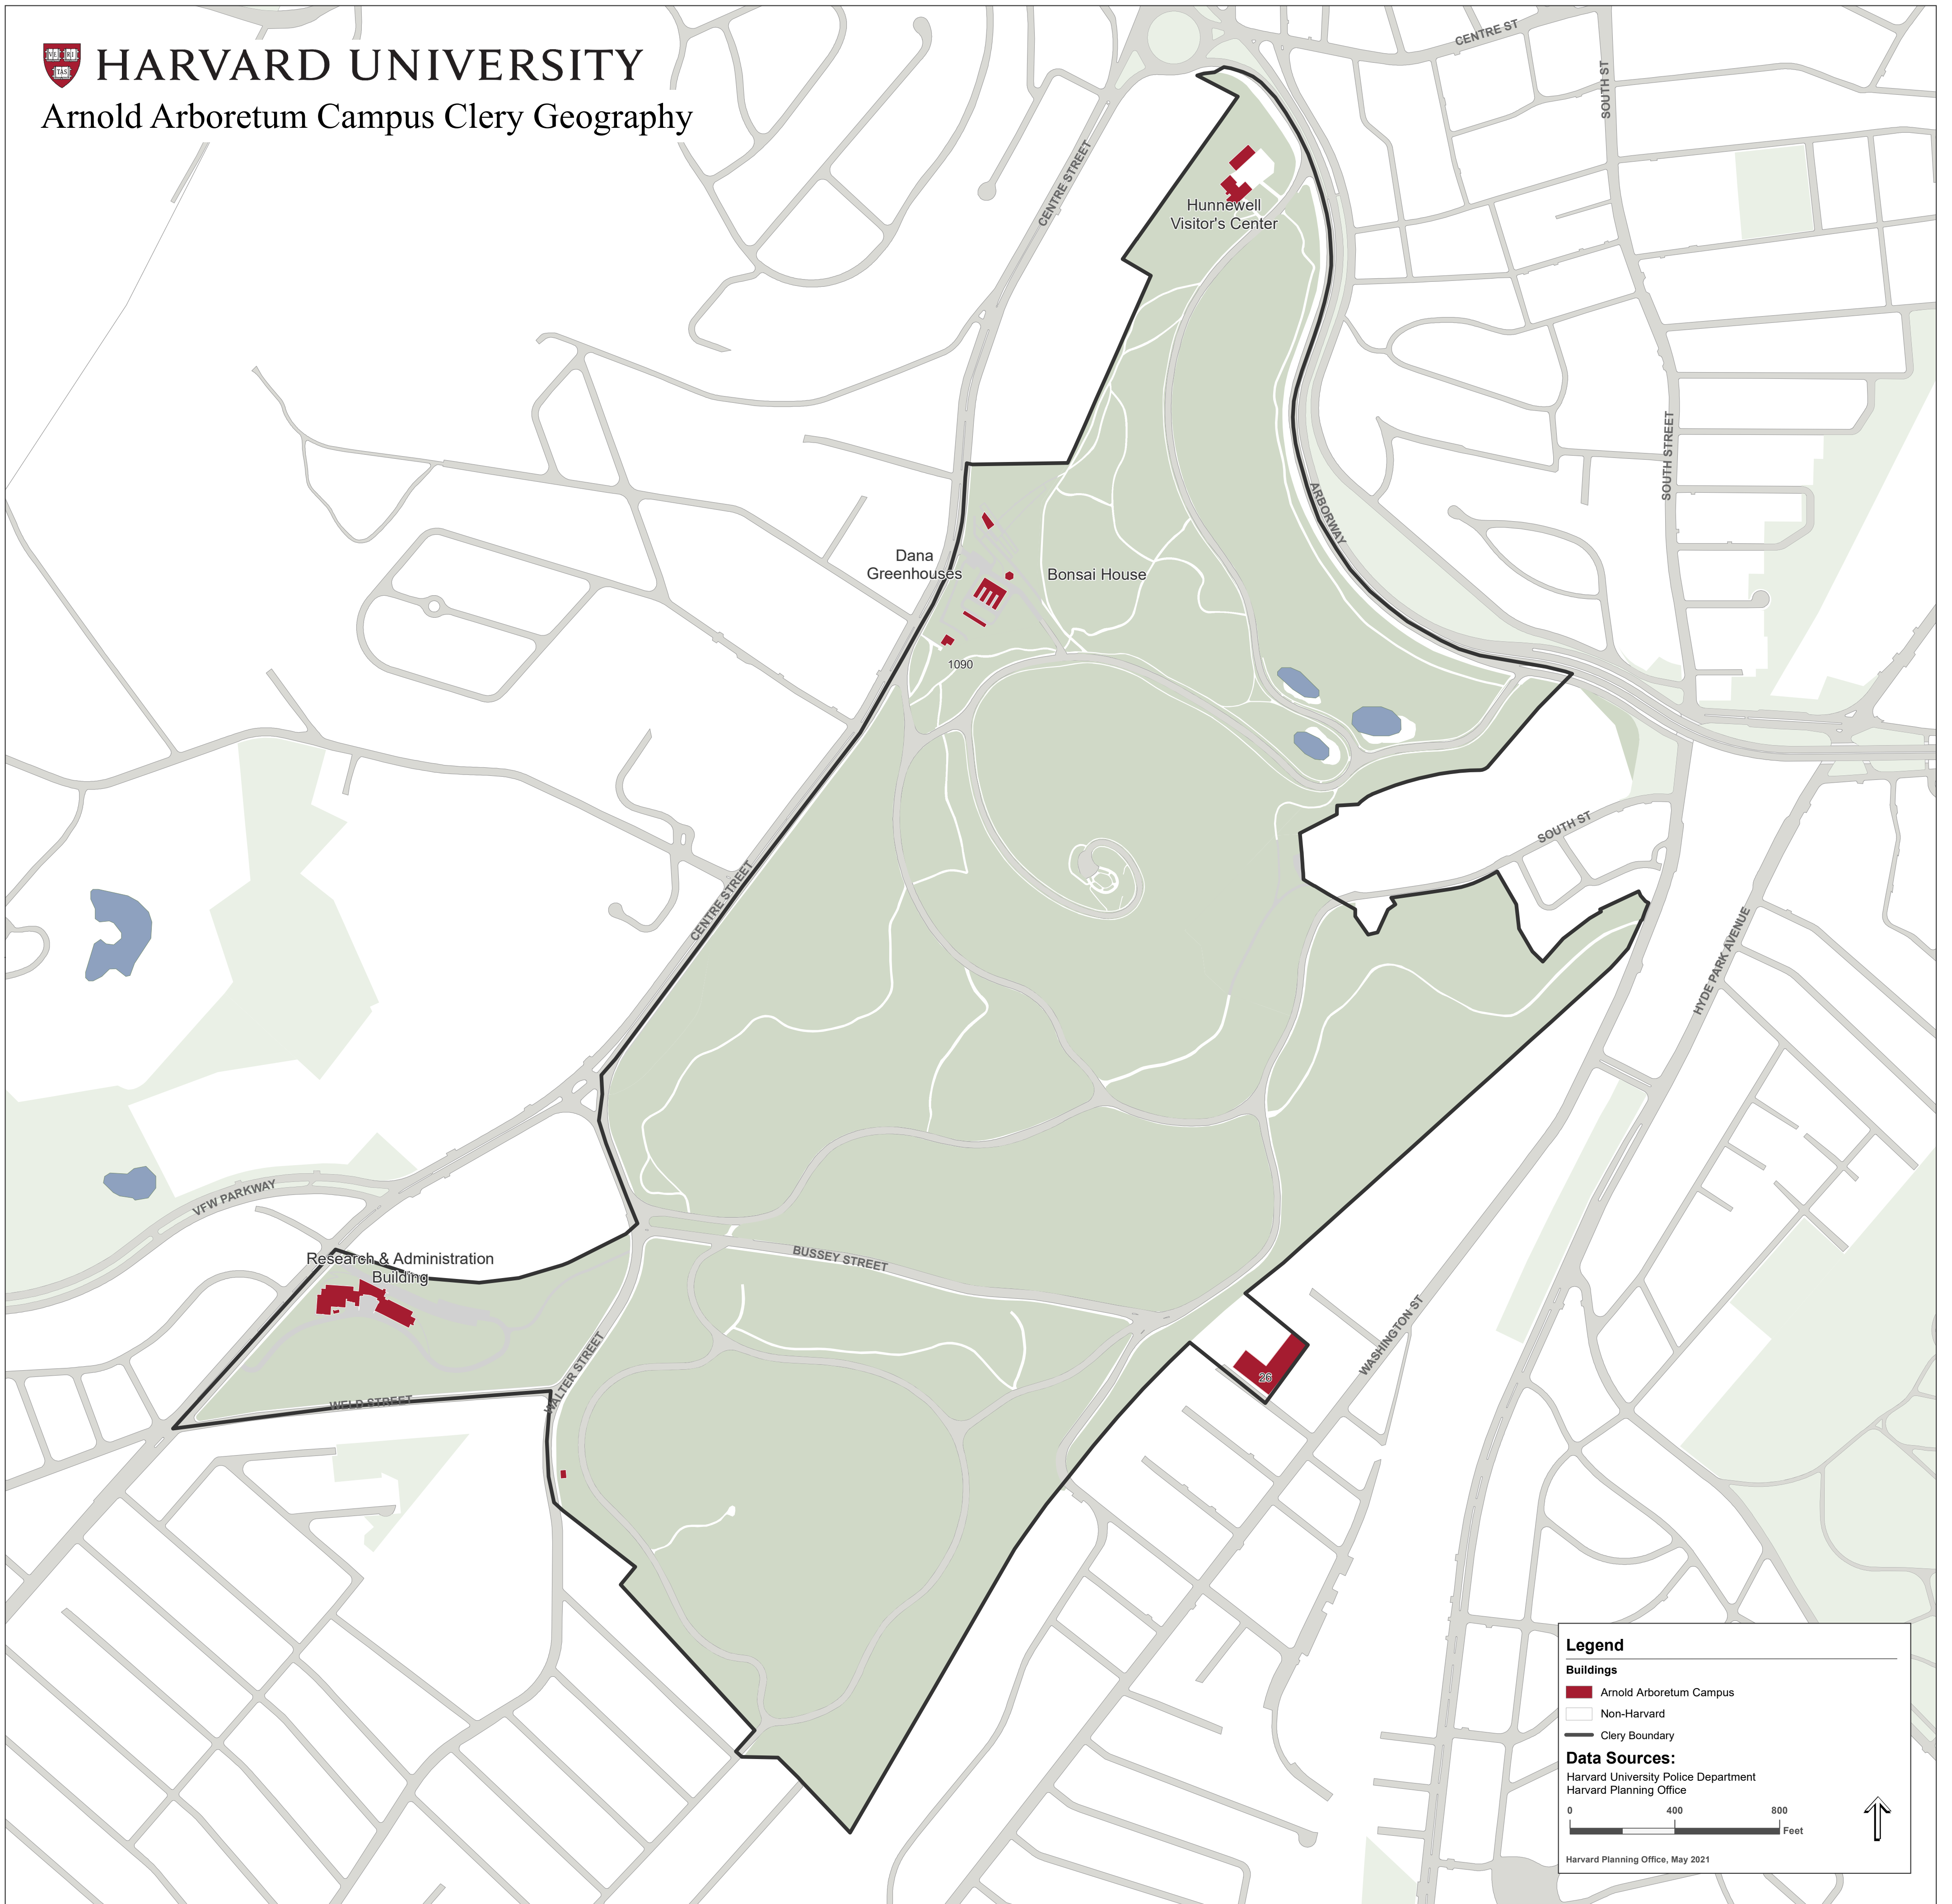

HARVARD UNIVERSITY

Arnold Arboretum Campus Clery Geography

Legend

- Buildings
- Arnold Arboretum Campus
- Non-Harvard
- Clery Boundary

Data Sources:
Harvard University Police Department
Harvard Planning Office

0 400 800 Feet

Harvard Planning Office, May 2021